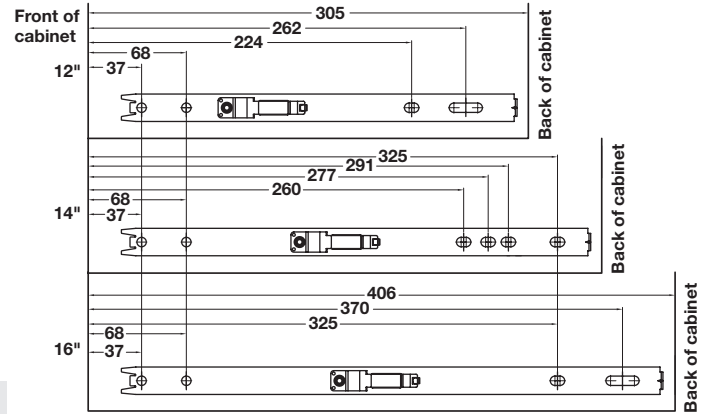

- Ideal for storage of clothing and shoes
- Sloped basket front allows easy access to contents
- Unique side, designed with location for placement of slide
- Baskets easily disconnect for portability
- For optional closet basket liners, refer to page 4.47

- Basket widths are measured on the second horizontal wire from top where slides attach.
- Slides add 1" of additional width.

4

Wire Basket

- With slides included
- For 18", 24", and 30" interior openings

Material: Steel

Interior opening	Width	Depth	Height	Chrome-plated	White powder-coated	Dark Oil-Rubbed Bronze powder-coated	Matt Nickel powder-coated	
18"	17"	12"	6"	547.38.212	547.38.712	-	-	
			11"	547.38.216	547.38.716	-	-	
			17"	547.38.218	547.38.718	-	-	
		14"	14"	6"	547.38.232	547.38.732	547.38.132	547.38.632
				11"	547.38.236	547.38.736	547.38.136	547.38.636
				17"	547.38.238	547.38.738	547.38.138	547.38.638
		16"	16"	6"	547.38.252	547.38.752	547.38.152	547.38.652
				11"	547.38.256	547.38.756	547.38.156	547.38.656
				17"	547.38.258	547.38.758	547.38.158	547.38.658
24"	23"	12"	6"	547.40.212	547.40.712	-	-	
			11"	547.40.216	547.40.716	-	-	
			17"	547.40.218	547.40.718	-	-	
		14"	14"	6"	547.40.232	547.40.732	547.40.132	547.40.632
				11"	547.40.236	547.40.736	547.40.136	547.40.636
				17"	547.40.238	547.40.738	547.40.138	547.40.638
		16"	16"	6"	547.40.252	547.40.752	547.40.152	547.40.652
				11"	547.40.256	547.40.756	547.40.156	547.40.656
				17"	547.40.258	547.40.758	547.40.158	547.40.658
30"	29"	12"	6"	547.41.212	-	-	-	
			11"	547.41.216	-	-	-	
			17"	547.41.218	-	-	-	
		14"	14"	6"	547.41.232	547.41.732	547.41.132	547.41.632
				11"	547.41.236	547.41.736	547.41.136	547.41.636
				17"	547.41.238	547.41.738	547.41.138	547.41.638
		16"	16"	6"	547.41.252	547.41.752	547.41.152	547.41.652
				11"	547.41.256	547.41.756	547.41.156	547.41.656
				17"	547.41.258	547.41.758	547.41.158	547.41.658

Set Supplied With

Basket
Slides

Dimensions in mm
Inches are approximate