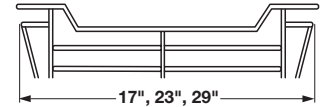

- Ideal for storage of clothing and shoes
- Sloped basket front allows easy access to contents
- Unique side, designed with location for placement of slide
- Baskets easily disconnect for portability
- For optional closet basket liners, refer to page 4.47

- Basket widths are measured on the second horizontal wire from top where slides attach.
- Slides add 1" of additional width.

4

Wire Basket

- With slides included
- For 18", 24", and 30" interior openings

Material: Steel

Interior opening	Width	Depth	Height	Chrome-plated	White powder-coated	Dark Oil-Rubbed Bronze powder-coated	Matt Nickel powder-coated	
18"	17"	12"	6"	547.38.212	547.38.712	-	-	
			11"	547.38.216	547.38.716	-	-	
			17"	547.38.218	547.38.718	-	-	
		14"	14"	6"	547.38.232	547.38.732	547.38.132	547.38.632
				11"	547.38.236	547.38.736	547.38.136	547.38.636
				17"	547.38.238	547.38.738	547.38.138	547.38.638
		16"	16"	6"	547.38.252	547.38.752	547.38.152	547.38.652
				11"	547.38.256	547.38.756	547.38.156	547.38.656
				17"	547.38.258	547.38.758	547.38.158	547.38.658
24"	23"	12"	6"	547.40.212	547.40.712	-	-	
			11"	547.40.216	547.40.716	-	-	
			17"	547.40.218	547.40.718	-	-	
		14"	14"	6"	547.40.232	547.40.732	547.40.132	547.40.632
				11"	547.40.236	547.40.736	547.40.136	547.40.636
				17"	547.40.238	547.40.738	547.40.138	547.40.638
		16"	16"	6"	547.40.252	547.40.752	547.40.152	547.40.652
				11"	547.40.256	547.40.756	547.40.156	547.40.656
				17"	547.40.258	547.40.758	547.40.158	547.40.658
30"	29"	12"	6"	547.41.212	-	-	-	
			11"	547.41.216	-	-	-	
			17"	547.41.218	-	-	-	
		14"	14"	6"	547.41.232	547.41.732	547.41.132	547.41.632
				11"	547.41.236	547.41.736	547.41.136	547.41.636
				17"	547.41.238	547.41.738	547.41.138	547.41.638
		16"	16"	6"	547.41.252	547.41.752	547.41.152	547.41.652
				11"	547.41.256	547.41.756	547.41.156	547.41.656
				17"	547.41.258	547.41.758	547.41.158	547.41.658

Set Supplied With

Basket
Slides

Dimensions in mm
Inches are approximate