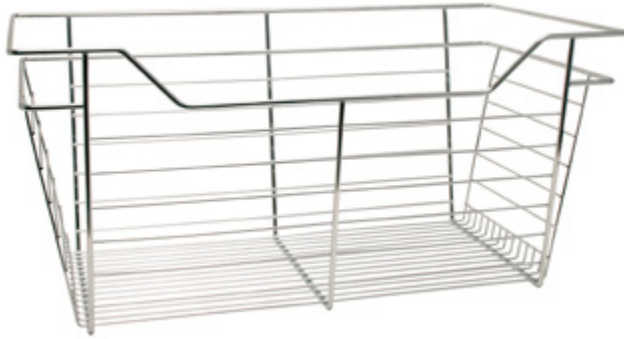

- Ideal for storage of clothing and shoes
- Sloped basket front allows easy access to contents
- Unique side, designed with location for placement of slide
- Baskets easily disconnect for portability
- For optional closet basket liners, refer to page 4.47

- Basket widths are measured on the second horizontal wire from top where slides attach.
- Slides add 1" of additional width.

4

Wire Basket

- With slides included
- For 18", 24", and 30" interior openings

Material: Steel

Interior opening	Width	Depth	Height	Chrome-plated	White powder-coated	Dark Oil-Rubbed Bronze powder-coated	Matt Nickel powder-coated	
18"	17"	12"	6"	547.38.212	547.38.712	-	-	
			11"	547.38.216	547.38.716	-	-	
			17"	547.38.218	547.38.718	-	-	
		14"	14"	6"	547.38.232	547.38.732	547.38.132	547.38.632
				11"	547.38.236	547.38.736	547.38.136	547.38.636
				17"	547.38.238	547.38.738	547.38.138	547.38.638
		16"	16"	6"	547.38.252	547.38.752	547.38.152	547.38.652
				11"	547.38.256	547.38.756	547.38.156	547.38.656
				17"	547.38.258	547.38.758	547.38.158	547.38.658
24"	23"	12"	6"	547.40.212	547.40.712	-	-	
			11"	547.40.216	547.40.716	-	-	
			17"	547.40.218	547.40.718	-	-	
		14"	14"	6"	547.40.232	547.40.732	547.40.132	547.40.632
				11"	547.40.236	547.40.736	547.40.136	547.40.636
				17"	547.40.238	547.40.738	547.40.138	547.40.638
		16"	16"	6"	547.40.252	547.40.752	547.40.152	547.40.652
				11"	547.40.256	547.40.756	547.40.156	547.40.656
				17"	547.40.258	547.40.758	547.40.158	547.40.658
30"	29"	12"	6"	547.41.212	-	-	-	
			11"	547.41.216	-	-	-	
			17"	547.41.218	-	-	-	
		14"	14"	6"	547.41.232	547.41.732	547.41.132	547.41.632
				11"	547.41.236	547.41.736	547.41.136	547.41.636
				17"	547.41.238	547.41.738	547.41.138	547.41.638
		16"	16"	6"	547.41.252	547.41.752	547.41.152	547.41.652
				11"	547.41.256	547.41.756	547.41.156	547.41.656
				17"	547.41.258	547.41.758	547.41.158	547.41.658

Set Supplied With

Basket
Slides

Dimensions in mm
Inches are approximate