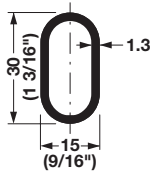

4

Oval Wardrobe Tube with Supports

Material: Steel; Finish: chrome-plated

Length	Item No.
451 (17 3/4")	801.13.245
603 (23 3/4")	801.13.246
756 (29 3/4")	801.13.247
908 (35 3/4")	801.13.248
1217 (47 15/16")	801.13.244

Set Supplied With

Tube
Supports

Oval Wardrobe Tube with Supports

Material: Aluminum

Length	Matt Aluminum	Matt Nickel	Dark Oil-Rubbed Bronze
451 (17 3/4")	801.13.385	801.13.685	801.13.185
603 (23 3/4")	801.13.386	801.13.686	801.13.186
756 (29 3/4")	801.13.387	801.13.687	801.13.187
908 (35 3/4")	801.13.388	801.13.688	801.13.188
1217 (47 15/16")	801.13.384	801.13.684	801.13.184