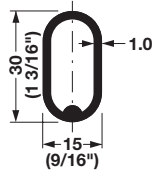

4

Oval Wardrobe Tube with Supports

Material: Steel; Finish: chrome-plated

Length	Item No.
451 (17 3/4")	801.13.245
603 (23 3/4")	801.13.246
756 (29 3/4")	801.13.247
908 (35 3/4")	801.13.248
1217 (47 15/16")	801.13.244

Set Supplied With

Tube
Supports

Oval Wardrobe Tube with Supports

Material: Aluminum

Length	Matt Aluminum	Matt Nickel	Dark Oil-Rubbed Bronze
451 (17 3/4")	801.13.385	801.13.685	801.13.185
603 (23 3/4")	801.13.386	801.13.686	801.13.186
756 (29 3/4")	801.13.387	801.13.687	801.13.187
908 (35 3/4")	801.13.388	801.13.688	801.13.188
1217 (47 15/16")	801.13.384	801.13.684	801.13.184