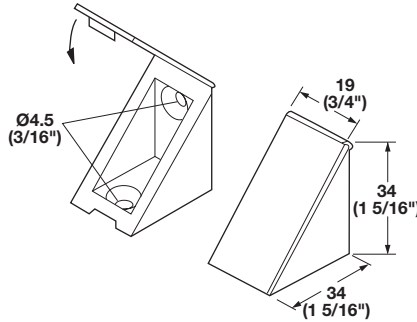

Angle Bracket

Material: Steel, epoxy-coated

Color	Item No.
white	260.35.740
brown	260.35.140

4

Angle Bracket

- With attached cover cap

Material: Plastic

Color	Item No.
white	260.24.740
beige	260.24.440
brown	260.24.140
black	260.24.340
candlelight	260.24.640
cherry	260.24.940

H-Channel

- Used to attach two panels together side by side in a corner application
 - For use on 19 mm (3/4") material
- L x W x H: 327 x 22 x 25 mm (12 7/8" x 7/8" x 1")

Material: Plastic

Color	Item No.
white	282.79.700
almond	282.79.400
black	282.79.300
brown	282.79.110
candlelight	282.79.600
cherry	282.79.900