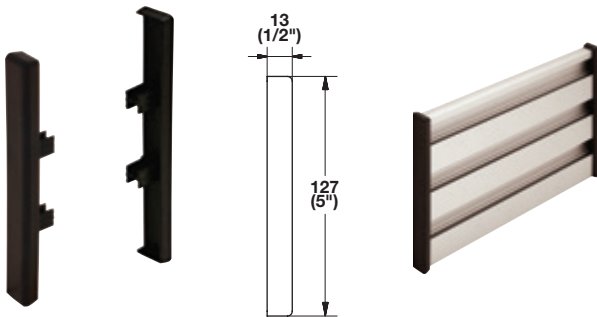

Wall Track

- For organization of hooks, bins, and baskets for garages, craft rooms, laundry rooms, etc.
 - Can be used singly or configured into a panel by seamlessly overlapping the tracks above one another
 - Cut with a circular saw with a non-ferrous blade
 - Attach tracks to studs in dry wall with pan head screws below
- W x D x H: 2464 x 11 x 121 mm (97" x 4 3/4" x 1/2")

Material: Aluminum

Finish	Item No.
matt aluminum	792.00.000

Edge Profile

- Covers the ends of one piece of wall track above for a finished look
 - Cannot be used on tracks that overlap above or below each other
 - Attaches to the wall track with attached dowels that slide into the end of the track
- W X H: 13 x 127 mm (5" x 1/2")

Material: Plastic

Color	Item No.
black	792.00.320

Set Supplied With

- 1 right profile
- 1 left profile

Screw Cover Strips

Width: 30 mm (1 3/16")

Material: Aluminum, matt

Length	Item No.
4 3/4" (120 mm)	792.01.051
9 1/4" (241 mm)	792.01.052
13 3/4" (349 mm)	792.01.053
96" (2438 mm)	792.01.054

Edge Profile

- Covers the ends of the wall track above for a finished look
 - Attaches to the wall track with mounting tape below
 - Cut with a circular saw with a non-ferrous blade
- W x H: 24 x 2438 mm (15/16" x 96")