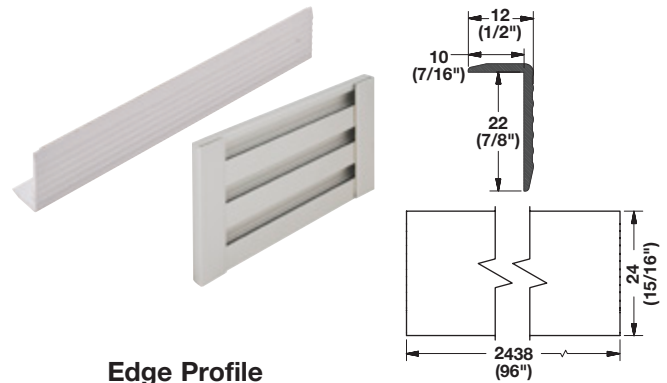

Wall Track

- For organization of hooks, bins, and baskets for garages, craft rooms, laundry rooms, etc.
 - Can be used singly or configured into a panel by seamlessly overlapping the tracks above one another
 - Cut with a circular saw with a non-ferrous blade
 - Attach tracks to studs in dry wall with pan head screws below
- W x D x H: 2464 x 11 x 121 mm (97" x 4 3/4" x 1/2")

Material: Aluminum

Finish	Item No.
matt aluminum	792.00.000

Edge Profile

- Covers the ends of one piece of wall track above for a finished look
 - Cannot be used on tracks that overlap above or below each other
 - Attaches to the wall track with attached dowels that slide into the end of the track
- W X H: 13 x 127 mm (5" x 1/2")

Material: Plastic

Color	Item No.
black	792.00.320

Set Supplied With

- 1 right profile
- 1 left profile

Screw Cover Strips

Width: 30 mm (1 3/16")

Material: Aluminum, matt

Length	Item No.
4 3/4" (120 mm)	792.01.051
9 1/4" (241 mm)	792.01.052
13 3/4" (349 mm)	792.01.053
96" (2438 mm)	792.01.054

Edge Profile

- Covers the ends of the wall track above for a finished look
 - Attaches to the wall track with mounting tape below
 - Cut with a circular saw with a non-ferrous blade
- W x H: 24 x 2438 mm (15/16" x 96")