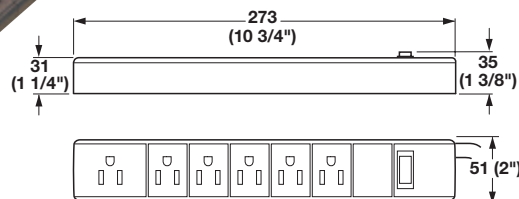

Color	Item No.
black	822.81.330

Supplied With

- 4 Grounded outlets
- Circuit breaker switch
- 10 ft. Power cord
- 2 Data modules: 1 RJ 11 Cat. 3 with 8 ft. cable
1 RJ 45 Cat 5 with 8 ft. cable

- UL and CSA listed
- With built-in keyhole slots for mounting
- For indoor and/or dry locations only
- Joule Rating – indicates the level of security against surges in current, the higher number indicates an increased level

6 Outlet Power Strip

- With 3' Power Cord
- Rating: 125V/15A/1.875W
- Energy Dissipation: 80 Joules
- L x W: 229 x 38 mm (9" x 1 1/2")
- Thickness: 22 mm (7/8")

Material: Thermal Plastic

Color	Item No.
beige	822.81.450

Supplied With

- Re-settable power switch
- Integrated 15 AMP circuit breaker

6 Outlet Power Strip

- With 10' Power Cord
- Rating: 125V/15A/1.875W
- Energy Dissipation: 345 Joules
- L x W: 273 x 51 mm (10 3/4" x 2")
- Thickness: 31 mm (1 1/4")