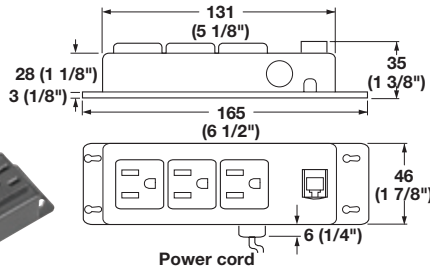

Power Bars and Strips

- For home/small office, hotel furniture or cabinets

5

Power Bar - Triple Outlet

- With Data Module

Material: Plastic, high impact

Color	Item No.
black	822.81.320

Supplied With

- 3 Grounded outlets
- Surge protection
- RJ 11 Cat. 3 data module
- 10 ft. Power cord
- 8 ft. Phone cord