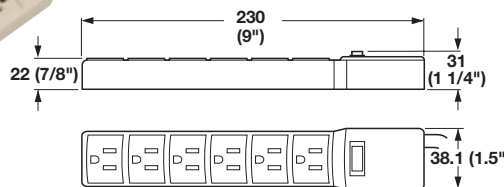

- 3 Grounded outlets
- Surge protection
- RJ 11 Cat. 3 data module
- 10 ft. Power cord
- 8 ft. Phone cord

Power Bar - Quadruple Outlet

- With Data Modules, and Combo Rocker/Breaker Switch

Material: Plastic, high impact

Color	Item No.
black	822.81.330

Supplied With

- 4 Grounded outlets
- Circuit breaker switch
- 10 ft. Power cord
- 2 Data modules: 1 RJ 11 Cat. 3 with 8 ft. cable
1 RJ 45 Cat 5 with 8 ft. cable

- UL and CSA listed
- With built-in keyhole slots for mounting
- For indoor and/or dry locations only
- Joule Rating – indicates the level of security against surges in current, the higher number indicates an increased level

6 Outlet Power Strip

- With 3' Power Cord
- Rating: 125V/15A/1.875W
- Energy Dissipation: 80 Joules
- L x W: 229 x 38 mm (9" x 1 1/2")
- Thickness: 22 mm (7/8")

Material: Thermal Plastic

Color	Item No.
beige	822.81.450

Supplied With

- Re-settable power switch
- Integrated 15 AMP circuit breaker

6 Outlet Power Strip

- With 10' Power Cord
- Rating: 125V/15A/1.875W
- Energy Dissipation: 345 Joules
- L x W: 273 x 51 mm (10 3/4" x 2")
- Thickness: 31 mm (1 1/4")