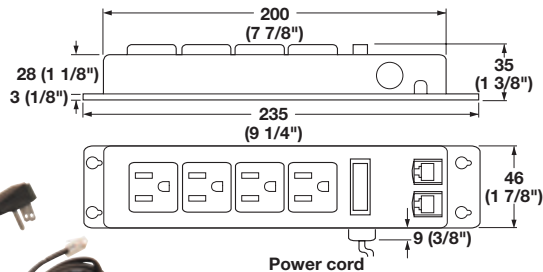

- 3 Grounded outlets
- Surge protection
- RJ 11 Cat. 3 data module
- 10 ft. Power cord
- 8 ft. Phone cord

Power Bar - Quadruple Outlet

- With Data Modules, and Combo Rocker/Breaker Switch

Material: Plastic, high impact

Color	Item No.
black	822.81.330

Supplied With

- 4 Grounded outlets
- Circuit breaker switch
- 10 ft. Power cord
- 2 Data modules: 1 RJ 11 Cat. 3 with 8 ft. cable
1 RJ 45 Cat 5 with 8 ft. cable

- UL and CSA listed
- With built-in keyhole slots for mounting
- For indoor and/or dry locations only
- Joule Rating – indicates the level of security against surges in current, the higher number indicates an increased level

6 Outlet Power Strip

- With 3' Power Cord
- Rating: 125V/15A/1.875W
- Energy Dissipation: 80 Joules
- L x W: 229 x 38 mm (9" x 1 1/2")
- Thickness: 22 mm (7/8")

Material: Thermal Plastic

Color	Item No.
beige	822.81.450

Supplied With

- Re-settable power switch
- Integrated 15 AMP circuit breaker

6 Outlet Power Strip

- With 10' Power Cord
- Rating: 125V/15A/1.875W
- Energy Dissipation: 345 Joules
- L x W: 273 x 51 mm (10 3/4" x 2")
- Thickness: 31 mm (1 1/4")