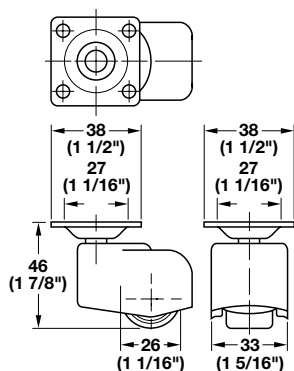

With Hood

Enclosed Caster

- With mounting plate
- Load carrying capacity: approx. 50 kg (110 lbs.)

Material: Zinc Alloy; Finish: chrome-plated
Wheel: Soft Plastic; Color: black

Version	Item No.
without brake	660.18.264
with brake	660.19.261

6

Enclosed Caster

- With threaded bolt, M10
- Load carrying capacity: approx. 50 kg (110 lbs.)

Material: Zinc Alloy; Finish: chrome-plated
Wheel: Soft Plastic; Color: black

Version	Item No.
without brake	660.18.282
with brake	660.19.289

Single Wheel Low Profile Roller Caster

- Wheel Ø26
- With 38 x 38 mm mounting plate
- Load carrying capacity: approx. 75 kg (165 lbs.)

Material: Plastic

Color	Item No.
black, matt	661.31.315