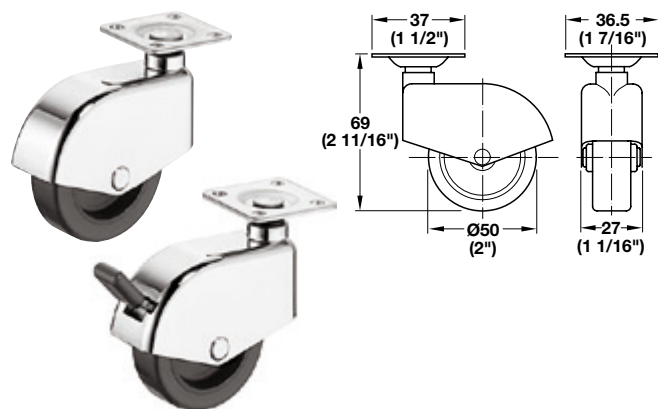

With Hood

Enclosed Caster

- With mounting plate
- Load carrying capacity: approx. 50 kg (110 lbs.)

Material: Zinc Alloy; Finish: chrome-plated
Wheel: Soft Plastic; Color: black

Version	Item No.
without brake	660.18.264
with brake	660.19.261

6

Enclosed Caster

- With threaded bolt, M10
- Load carrying capacity: approx. 50 kg (110 lbs.)

Material: Zinc Alloy; Finish: chrome-plated
Wheel: Soft Plastic; Color: black

Version	Item No.
without brake	660.18.282
with brake	660.19.289

Single Wheel Low Profile Roller Caster

- Wheel Ø26
- With 38 x 38 mm mounting plate
- Load carrying capacity: approx. 75 kg (165 lbs.)

Material: Plastic

Color	Item No.
black, matt	661.31.315