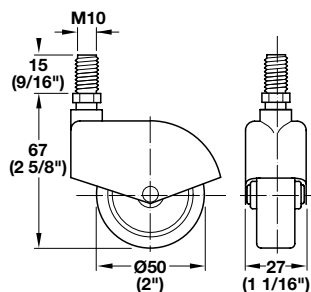

With Hood

Enclosed Caster

- With mounting plate
- Load carrying capacity: approx. 50 kg (110 lbs.)

Material: Zinc Alloy; Finish: chrome-plated
Wheel: Soft Plastic; Color: black

Version	Item No.
without brake	660.18.264
with brake	660.19.261

6

Enclosed Caster

- With threaded bolt, M10
- Load carrying capacity: approx. 50 kg (110 lbs.)

Material: Zinc Alloy; Finish: chrome-plated
Wheel: Soft Plastic; Color: black

Version	Item No.
without brake	660.18.282
with brake	660.19.289

Single Wheel Low Profile Roller Caster

- Wheel Ø26
- With 38 x 38 mm mounting plate
- Load carrying capacity: approx. 75 kg (165 lbs.)

Material: Plastic

Color	Item No.
black, matt	661.31.315