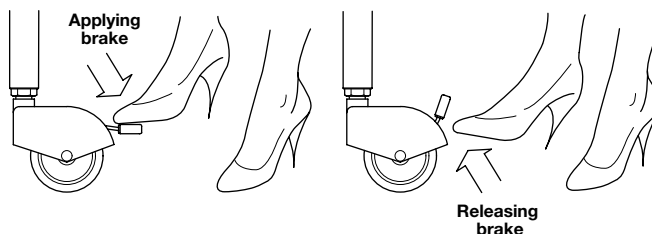

With Hood

Enclosed Caster

- With mounting plate
- Load carrying capacity: approx. 50 kg (110 lbs.)

Material: Zinc Alloy; Finish: chrome-plated
Wheel: Soft Plastic; Color: black

Version	Item No.
without brake	660.18.264
with brake	660.19.261

6

Enclosed Caster

- With threaded bolt, M10
- Load carrying capacity: approx. 50 kg (110 lbs.)

Material: Zinc Alloy; Finish: chrome-plated
Wheel: Soft Plastic; Color: black

Version	Item No.
without brake	660.18.282
with brake	660.19.289

Single Wheel Low Profile Roller Caster

- Wheel Ø26
- With 38 x 38 mm mounting plate
- Load carrying capacity: approx. 75 kg (165 lbs.)

Material: Plastic

Color	Item No.
black, matt	661.31.315