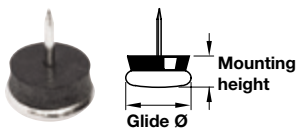

• Length of "nails" on this page are approximately 19 mm (3/4")

Material: Plastic

| | | Item No. | | | | | |
|-----------------|-------|------------|-------------|------------|------------|------------|------------|
| Color | white | 650.02.100 | 650.02.137 | 650.02.164 | 650.02.191 | 650.02.226 | 650.02.250 |
| | brown | - | 650.02.147 | 650.02.174 | 650.02.199 | 650.02.236 | 650.02.260 |
| glide Ø | | 10 (3/8") | 13 (1/2") | 16 (5/8") | 19 (3/4") | 22 (7/8") | 25 (1") |
| mounting height | | 4 (5/32") | 4.5 (3/16") | 6 (1/4") | 6 (1/4") | 6 (1/4") | 6 (1/4") |

• With 2 nails

Material: Plastic; Color: white

| Size | Item No. |
|-------------------------|------------|
| 44 x 16 (1 3/4" x 5/8") | 650.05.716 |
| 44 x 19 (1 3/4" x 3/4") | 650.05.719 |

• With 3 knock-in teeth

Material: Steel

| Finish | Item No. |
|---------------|------------|
| nickel-plated | 650.03.152 |

Material: Steel; Finish: nickel-plated

| | Item No. | | | | | | |
|-----------------|-------------|-------------|-------------|-------------|-------------|-------------|--------------|
| | 650.01.130 | 650.01.158 | 650.01.185 | 650.01.201 | 650.01.238 | 650.01.256 | 650.01.309 |
| glide Ø | 13 (1/2") | 15 (9/16") | 18 (11/16") | 20 (13/16") | 23 (15/16") | 25 (1") | 30 (1 3/16") |
| mounting height | 3.5 (5/32") | 3.5 (5/32") | 3.5 (5/32") | 3.5 (5/32") | 4.5 (3/16") | 4.5 (3/16") | 4.5 (3/16") |

• With intermediate rubber layer

Material: Steel; Finish: nickel-plated

| | Item No. | | | | |
|-----------------|-------------|-------------|------------|------------|--------------|
| | 650.11.181 | 650.11.207 | 650.11.225 | 650.11.252 | 650.11.305 |
| glide Ø | 18 (11/16") | 20 (13/16") | 23 (7/8") | 25 (1") | 30 (1 3/16") |
| mounting height | 8 (5/16") | 8 (5/16") | 8.5 (3/8") | 8.5 (3/8") | 8.5 (3/8") |