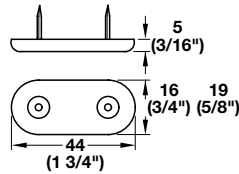

• Length of "nails" on this page are approximately 19 mm (3/4")

Material: Plastic

| | | Item No. | | | | | |
|-----------------|-------|------------|-------------|------------|------------|------------|------------|
| Color | white | 650.02.100 | 650.02.137 | 650.02.164 | 650.02.191 | 650.02.226 | 650.02.250 |
| | brown | - | 650.02.147 | 650.02.174 | 650.02.199 | 650.02.236 | 650.02.260 |
| glide Ø | | 10 (3/8") | 13 (1/2") | 16 (5/8") | 19 (3/4") | 22 (7/8") | 25 (1") |
| mounting height | | 4 (5/32") | 4.5 (3/16") | 6 (1/4") | 6 (1/4") | 6 (1/4") | 6 (1/4") |

• With 2 nails

Material: Plastic; Color: white

| Size | Item No. |
|-------------------------|------------|
| 44 x 16 (1 3/4" x 5/8") | 650.05.716 |
| 44 x 19 (1 3/4" x 3/4") | 650.05.719 |

• With 3 knock-in teeth

Material: Steel

| Finish | Item No. |
|---------------|------------|
| nickel-plated | 650.03.152 |

Material: Steel; Finish: nickel-plated

| | Item No. | | | | | | |
|-----------------|-------------|-------------|-------------|-------------|-------------|-------------|--------------|
| | 650.01.130 | 650.01.158 | 650.01.185 | 650.01.201 | 650.01.238 | 650.01.256 | 650.01.309 |
| glide Ø | 13 (1/2") | 15 (9/16") | 18 (11/16") | 20 (13/16") | 23 (15/16") | 25 (1") | 30 (1 3/16") |
| mounting height | 3.5 (5/32") | 3.5 (5/32") | 3.5 (5/32") | 3.5 (5/32") | 4.5 (3/16") | 4.5 (3/16") | 4.5 (3/16") |

• With intermediate rubber layer

Material: Steel; Finish: nickel-plated

| | Item No. | | | | |
|-----------------|-------------|-------------|------------|------------|--------------|
| | 650.11.181 | 650.11.207 | 650.11.225 | 650.11.252 | 650.11.305 |
| glide Ø | 18 (11/16") | 20 (13/16") | 23 (7/8") | 25 (1") | 30 (1 3/16") |
| mounting height | 8 (5/16") | 8 (5/16") | 8.5 (3/8") | 8.5 (3/8") | 8.5 (3/8") |