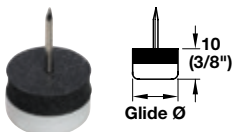

• Length of "nails" on this page are approximately 19 mm (3/4")

Material: Plastic

| | | Item No. | | | | | |
|-----------------|-------|------------|-------------|------------|------------|------------|------------|
| Color | white | 650.02.100 | 650.02.137 | 650.02.164 | 650.02.191 | 650.02.226 | 650.02.250 |
| | brown | - | 650.02.147 | 650.02.174 | 650.02.199 | 650.02.236 | 650.02.260 |
| glide Ø | | 10 (3/8") | 13 (1/2") | 16 (5/8") | 19 (3/4") | 22 (7/8") | 25 (1") |
| mounting height | | 4 (5/32") | 4.5 (3/16") | 6 (1/4") | 6 (1/4") | 6 (1/4") | 6 (1/4") |

• With 2 nails

Material: Plastic; Color: white

| Size | Item No. |
|-------------------------|------------|
| 44 x 16 (1 3/4" x 5/8") | 650.05.716 |
| 44 x 19 (1 3/4" x 3/4") | 650.05.719 |

• With 3 knock-in teeth

Material: Steel

| Finish | Item No. |
|---------------|------------|
| nickel-plated | 650.03.152 |

Material: Steel; Finish: nickel-plated

| | Item No. | | | | | | |
|-----------------|-------------|-------------|-------------|-------------|-------------|-------------|--------------|
| | 650.01.130 | 650.01.158 | 650.01.185 | 650.01.201 | 650.01.238 | 650.01.256 | 650.01.309 |
| glide Ø | 13 (1/2") | 15 (9/16") | 18 (11/16") | 20 (13/16") | 23 (15/16") | 25 (1") | 30 (1 3/16") |
| mounting height | 3.5 (5/32") | 3.5 (5/32") | 3.5 (5/32") | 3.5 (5/32") | 4.5 (3/16") | 4.5 (3/16") | 4.5 (3/16") |

• With intermediate rubber layer

Material: Steel; Finish: nickel-plated

| | Item No. | | | | |
|-----------------|-------------|-------------|------------|------------|--------------|
| | 650.11.181 | 650.11.207 | 650.11.225 | 650.11.252 | 650.11.305 |
| glide Ø | 18 (11/16") | 20 (13/16") | 23 (7/8") | 25 (1") | 30 (1 3/16") |
| mounting height | 8 (5/16") | 8 (5/16") | 8.5 (3/8") | 8.5 (3/8") | 8.5 (3/8") |