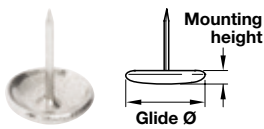

• Length of "nails" on this page are approximately 19 mm (3/4")

Material: Plastic

| | | Item No. | | | | | |
|-----------------|-------|------------|-------------|------------|------------|------------|------------|
| Color | white | 650.02.100 | 650.02.137 | 650.02.164 | 650.02.191 | 650.02.226 | 650.02.250 |
| | brown | - | 650.02.147 | 650.02.174 | 650.02.199 | 650.02.236 | 650.02.260 |
| glide Ø | | 10 (3/8") | 13 (1/2") | 16 (5/8") | 19 (3/4") | 22 (7/8") | 25 (1") |
| mounting height | | 4 (5/32") | 4.5 (3/16") | 6 (1/4") | 6 (1/4") | 6 (1/4") | 6 (1/4") |

• With 2 nails

Material: Plastic; Color: white

| Size | Item No. |
|-------------------------|------------|
| 44 x 16 (1 3/4" x 5/8") | 650.05.716 |
| 44 x 19 (1 3/4" x 3/4") | 650.05.719 |

• With 3 knock-in teeth

Material: Steel

| Finish | Item No. |
|---------------|------------|
| nickel-plated | 650.03.152 |

Material: Steel; Finish: nickel-plated

| | Item No. | | | | | | |
|-----------------|-------------|-------------|-------------|-------------|-------------|-------------|--------------|
| | 650.01.130 | 650.01.158 | 650.01.185 | 650.01.201 | 650.01.238 | 650.01.256 | 650.01.309 |
| glide Ø | 13 (1/2") | 15 (9/16") | 18 (11/16") | 20 (13/16") | 23 (15/16") | 25 (1") | 30 (1 3/16") |
| mounting height | 3.5 (5/32") | 3.5 (5/32") | 3.5 (5/32") | 3.5 (5/32") | 4.5 (3/16") | 4.5 (3/16") | 4.5 (3/16") |

• With intermediate rubber layer

Material: Steel; Finish: nickel-plated

| | Item No. | | | | |
|-----------------|-------------|-------------|------------|------------|--------------|
| | 650.11.181 | 650.11.207 | 650.11.225 | 650.11.252 | 650.11.305 |
| glide Ø | 18 (11/16") | 20 (13/16") | 23 (7/8") | 25 (1") | 30 (1 3/16") |
| mounting height | 8 (5/16") | 8 (5/16") | 8.5 (3/8") | 8.5 (3/8") | 8.5 (3/8") |