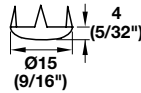

• Length of "nails" on this page are approximately 19 mm (3/4")

Material: Plastic

| | | Item No. | | | | | |
|-----------------|-------|------------|-------------|------------|------------|------------|------------|
| Color | white | 650.02.100 | 650.02.137 | 650.02.164 | 650.02.191 | 650.02.226 | 650.02.250 |
| | brown | - | 650.02.147 | 650.02.174 | 650.02.199 | 650.02.236 | 650.02.260 |
| glide Ø | | 10 (3/8") | 13 (1/2") | 16 (5/8") | 19 (3/4") | 22 (7/8") | 25 (1") |
| mounting height | | 4 (5/32") | 4.5 (3/16") | 6 (1/4") | 6 (1/4") | 6 (1/4") | 6 (1/4") |

• With 2 nails

Material: Plastic; Color: white

| Size | Item No. |
|-------------------------|------------|
| 44 x 16 (1 3/4" x 5/8") | 650.05.716 |
| 44 x 19 (1 3/4" x 3/4") | 650.05.719 |

• With 3 knock-in teeth

Material: Steel

| Finish | Item No. |
|---------------|------------|
| nickel-plated | 650.03.152 |

Material: Steel; Finish: nickel-plated

| | Item No. | | | | | | |
|-----------------|-------------|-------------|-------------|-------------|-------------|-------------|--------------|
| | 650.01.130 | 650.01.158 | 650.01.185 | 650.01.201 | 650.01.238 | 650.01.256 | 650.01.309 |
| glide Ø | 13 (1/2") | 15 (9/16") | 18 (11/16") | 20 (13/16") | 23 (15/16") | 25 (1") | 30 (1 3/16") |
| mounting height | 3.5 (5/32") | 3.5 (5/32") | 3.5 (5/32") | 3.5 (5/32") | 4.5 (3/16") | 4.5 (3/16") | 4.5 (3/16") |

• With intermediate rubber layer

Material: Steel; Finish: nickel-plated

| | Item No. | | | | |
|-----------------|-------------|-------------|------------|------------|--------------|
| | 650.11.181 | 650.11.207 | 650.11.225 | 650.11.252 | 650.11.305 |
| glide Ø | 18 (11/16") | 20 (13/16") | 23 (7/8") | 25 (1") | 30 (1 3/16") |
| mounting height | 8 (5/16") | 8 (5/16") | 8.5 (3/8") | 8.5 (3/8") | 8.5 (3/8") |