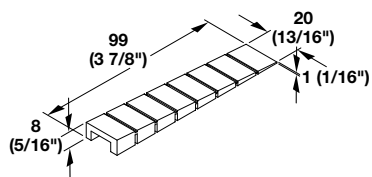

Base Leveler - M10

- With fixed foot

Material: Thread: Steel; Finish: zinc-plated
Foot: Plastic; Color: black

Length	Item No.
30 (1 1/8")	651.01.304
50 (2")	651.01.500

Base Leveler - M10

Material: Thread: Steel; Finish: zinc-plated
Foot: Nylon; Color: black

Item No.
651.01.330

Base Leveler - M8

Material: Thread: Steel; Finish: zinc-plated
Foot: Plastic; Color: black

Item No.
651.06.300

Cuni Furniture Wedge

- Perfectly levels the furniture for proper door function
- Place the strip under furniture to level, then snap off the sections
- Sections can be broken off from 1 mm to 8 mm

Material: Plastic

Color	Item No.
brown	006.90.900
white	006.90.920

Dimensional data not binding. We reserve the right to alter specifications without notice.