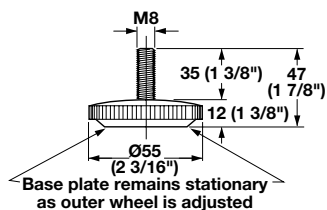

Base Leveler - M10

- With fixed foot

Material: Thread: Steel; Finish: zinc-plated
Foot: Plastic; Color: black

Length	Item No.
30 (1 1/8")	651.01.304
50 (2")	651.01.500

Base Leveler - M10

Material: Thread: Steel; Finish: zinc-plated
Foot: Nylon; Color: black

Item No.
651.01.330

Base Leveler - M8

Material: Thread: Steel; Finish: zinc-plated
Foot: Plastic; Color: black

Item No.
651.06.300

Cuni Furniture Wedge

- Perfectly levels the furniture for proper door function
- Place the strip under furniture to level, then snap off the sections
- Sections can be broken off from 1 mm to 8 mm

Material: Plastic

Color	Item No.
brown	006.90.900
white	006.90.920

Dimensional data not binding. We reserve the right to alter specifications without notice.