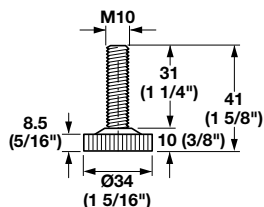

Base Leveler - M10

- With fixed foot

Material: Thread: Steel; Finish: zinc-plated
Foot: Plastic; Color: black

Length	Item No.
30 (1 1/8")	651.01.304
50 (2")	651.01.500

Base Leveler - M10

Material: Thread: Steel; Finish: zinc-plated
Foot: Nylon; Color: black

Item No.
651.01.330

Base Leveler - M8

Material: Thread: Steel; Finish: zinc-plated
Foot: Plastic; Color: black

Item No.
651.06.300

Cuni Furniture Wedge

- Perfectly levels the furniture for proper door function
- Place the strip under furniture to level, then snap off the sections
- Sections can be broken off from 1 mm to 8 mm

Material: Plastic

Color	Item No.
brown	006.90.900
white	006.90.920

Dimensional data not binding. We reserve the right to alter specifications without notice.