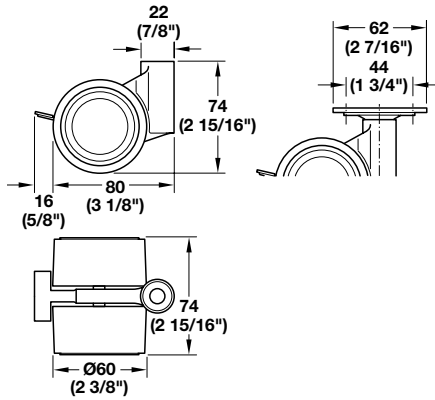

Plate mount, with brake

- Load carrying capacity: 35 kg (77 lbs.) per caster
- Wheel: $\varnothing 40$ mm (1 9/16")

Material: Plastic

Color	Item No.
black	660.33.371

Order Supplied With

2 pcs.

- Load carrying capacity: 80 kg (176 lbs.) per caster
- Wheel: $\varnothing 60$ mm (2 3/8")

Material: Housing: Aluminum

Color	Item No.
black/gray	660.33.911

Order Supplied With

2 pcs.

- No hub
- Load carrying capacity: 50 kg (110 lbs.) per caster
- Wheel: $\varnothing 67$ mm (2 5/8")

Material: Zinc; Wheel: Plastic; Color: gray

Housing/Finish	Item No.
chrome	661.88.201
aluminum	661.88.901

Order Supplied With

2 pcs.

6