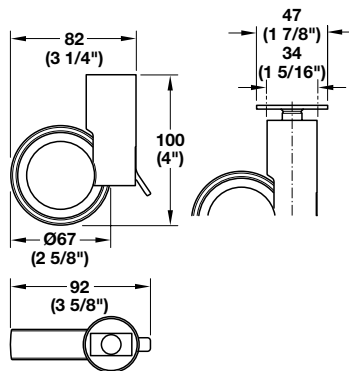

Plate mount, with brake

- Load carrying capacity: 35 kg (77 lbs.) per caster
- Wheel: $\varnothing 40$ mm (1 9/16")

Material: Plastic

Color	Item No.
black	660.33.371

Order Supplied With

2 pcs.

- Load carrying capacity: 80 kg (176 lbs.) per caster
- Wheel: $\varnothing 60$ mm (2 3/8")

Material: Housing: Aluminum

Color	Item No.
black/gray	660.33.911

Order Supplied With

2 pcs.

- No hub
- Load carrying capacity: 50 kg (110 lbs.) per caster
- Wheel: $\varnothing 67$ mm (2 5/8")

Material: Zinc; Wheel: Plastic; Color: gray

Housing/Finish	Item No.
chrome	661.88.201
aluminum	661.88.901

Order Supplied With

2 pcs.

6