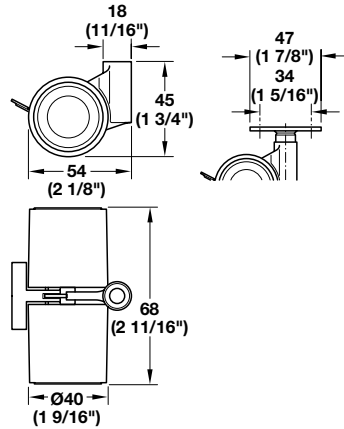

Plate mount, with brake

- Load carrying capacity: 35 kg (77 lbs.) per caster
- Wheel: $\varnothing 40$ mm (1 9/16")

Material: Plastic

Color	Item No.
black	660.33.371

Order Supplied With

2 pcs.

- Load carrying capacity: 80 kg (176 lbs.) per caster
- Wheel: $\varnothing 60$ mm (2 3/8")

Material: Housing: Aluminum

Color	Item No.
black/gray	660.33.911

Order Supplied With

2 pcs.

- No hub
- Load carrying capacity: 50 kg (110 lbs.) per caster
- Wheel: $\varnothing 67$ mm (2 5/8")

Material: Zinc; Wheel: Plastic; Color: gray

Housing/Finish	Item No.
chrome	661.88.201
aluminum	661.88.901

Order Supplied With

2 pcs.

6