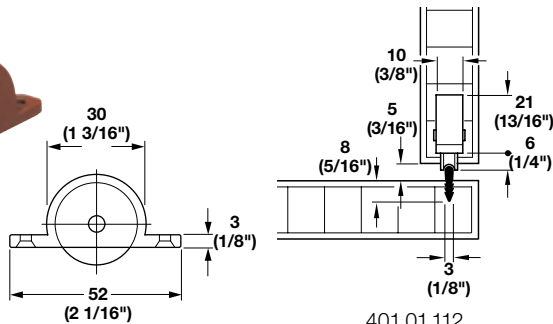

Guide Bolt

- Maximum door weight: 10 kg (22 lbs.)
- With brass roller

Material: Steel

Finish	Item No.
nickel-plated	405.20.910

Guide Bolt

- Maximum door weight: 10 kg (22 lbs.)
- With spring-loaded pin

Material: Nylon

Color	Item No.
white	402.90.006

7

401.01.112
without 404.29.105

Support Track

- Maximum door weight: 10 kg (22 lbs.)
- Press-fit in groove
- Length: 50 m (164' 1/2")

Material: Plastic

Color	Item No.
brown	401.01.112

401.01.112
with 404.29.105

Glide

- Maximum door weight: 20 kg (44 lbs.)
- With plastic-coated ball bearing roller
- Recess mounted

Material: Plastic

Color	Item No.
brown	404.29.105