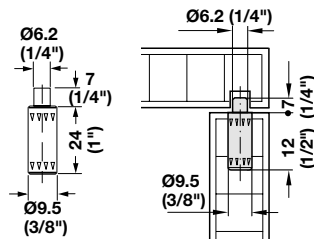

Guide Bolt

- Maximum door weight: 10 kg (22 lbs.)
- With brass roller

Material: Steel

Finish	Item No.
nickel-plated	405.20.910

Guide Bolt

- Maximum door weight: 10 kg (22 lbs.)
- With spring-loaded pin

Material: Nylon

Color	Item No.
white	402.90.006

7

401.01.112
without 404.29.105

Support Track

- Maximum door weight: 10 kg (22 lbs.)
- Press-fit in groove
- Length: 50 m (164' 1/2")

Material: Plastic

Color	Item No.
brown	401.01.112

401.01.112
with 404.29.105

Glide

- Maximum door weight: 20 kg (44 lbs.)
- With plastic-coated ball bearing roller
- Recess mounted

Material: Plastic

Color	Item No.
brown	404.29.105