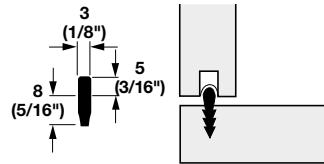

Guide Bolt

- Maximum door weight: 10 kg (22 lbs.)
- With brass roller

Material: Steel

Finish	Item No.
nickel-plated	405.20.910

Guide Bolt

- Maximum door weight: 10 kg (22 lbs.)
- With spring-loaded pin

Material: Nylon

Color	Item No.
white	402.90.006

7

401.01.112
without 404.29.105

Support Track

- Maximum door weight: 10 kg (22 lbs.)
- Press-fit in groove
- Length: 50 m (164' 1/2")

Material: Plastic

Color	Item No.
brown	401.01.112

401.01.112
with 404.29.105

Glide

- Maximum door weight: 20 kg (44 lbs.)
- With plastic-coated ball bearing roller
- Recess mounted

Material: Plastic

Color	Item No.
brown	404.29.105