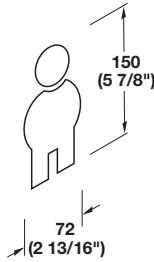

HEWI-805 Series

- Mounting hardware for concrete wall and wood stud installations included
- Mounting hardware for drywall construction must be ordered separately

Symbol

- Male
- Self adhesive back

Material: Stainless Steel

Item No.
987.05.920

Hook

Ø15 mm (9/16")

Material: Stainless Steel

A x B	Item No.
55 x 50 (2 3/16" x 1 15/16")	844.13.000
70 x 80 (2 3/4" x 3 1/8")	844.13.001

Note

Mounting hardware not included

Wall Hook

50 mm (1 15/16") deep

Material: Stainless Steel

Item No.
844.13.011

Wall Hook

30 mm (1 3/16") deep

Material: Stainless Steel

Item No.
844.13.010

Note