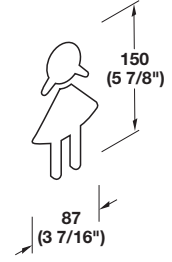

HEWI-805 Series

- Mounting hardware for concrete wall and wood stud installations included
- Mounting hardware for drywall construction must be ordered separately

Symbol

- Male
- Self adhesive back

Material: Stainless Steel

Item No.
987.05.900

Symbol

- Female
- Self adhesive back

Material: Stainless Steel

Item No.
987.05.910

Symbol

- Accessible
- Self adhesive back

Material: Stainless Steel

Item No.
987.05.920

Hook

Ø15 mm (9/16")

Material: Stainless Steel

A x B	Item No.
55 x 50 (2 3/16" x 1 15/16")	844.13.000
70 x 80 (2 3/4" x 3 1/8")	844.13.001

Note

Mounting hardware not included

Wall Hook

50 mm (1 15/16") deep

Material: Stainless Steel

Item No.
844.13.011

Wall Hook

30 mm (1 3/16") deep

Material: Stainless Steel

Item No.
844.13.010

Note