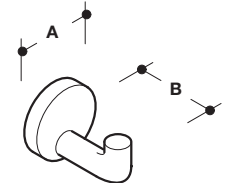

HEWI-805 Series

- Mounting hardware for concrete wall and wood stud installations included
- Mounting hardware for drywall construction must be ordered separately

Symbol

- Male
- Self adhesive back

Material: Stainless Steel

Item No.
987.05.900

Symbol

- Female
- Self adhesive back

Material: Stainless Steel

Item No.
987.05.910

Symbol

- Accessible
- Self adhesive back

Material: Stainless Steel

Item No.
987.05.920

Hook

Ø15 mm (9/16")

Material: Stainless Steel

A x B	Item No.
55 x 50 (2 3/16" x 1 15/16")	844.13.000
70 x 80 (2 3/4" x 3 1/8")	844.13.001

Note

Mounting hardware not included

Wall Hook

50 mm (1 15/16") deep

Material: Stainless Steel

Item No.
844.13.011

Wall Hook

30 mm (1 3/16") deep

Material: Stainless Steel

Item No.
844.13.010

Note