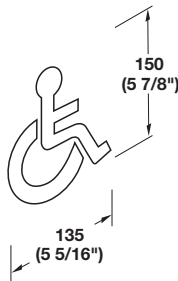

HEWI-805 Series

- Mounting hardware for concrete wall and wood stud installations included
- Mounting hardware for drywall construction must be ordered separately

Symbol

- Male
- Self adhesive back

Material: Stainless Steel

Item No.
987.05.900

Symbol

- Female
- Self adhesive back

Material: Stainless Steel

Item No.
987.05.910

Symbol

- Accessible
- Self adhesive back

Material: Stainless Steel

Item No.
987.05.920

Hook

Ø15 mm (9/16")

Material: Stainless Steel

A x B	Item No.
55 x 50 (2 3/16" x 1 15/16")	844.13.000
70 x 80 (2 3/4" x 3 1/8")	844.13.001

Note

Mounting hardware not included

Wall Hook

50 mm (1 15/16") deep

Material: Stainless Steel

Item No.
844.13.011

Wall Hook

30 mm (1 3/16") deep

Material: Stainless Steel

Item No.
844.13.010

Note