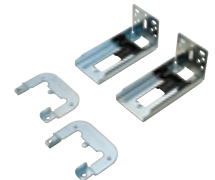

Accuride Full Extension, Telescopic

- Weight capacity: 41 kg (90 lbs.)/pair
- With 1" overtravel
- Features low profile for shallow drawers
- Hold-in detent

Front Clip-on Bracket

Rear Metal Bracket

3834 - Side Mounted

Material: Steel, plated

Installed length	Extension length	Zinc	Black
12" (300)	13" (330)	422.16.302	422.16.311
14" (350)	15" (381)	422.16.352	422.16.366
16" (400)	17" (432)	422.16.400	422.16.419
18" (450)	19" (483)	422.16.455	422.16.464
20" (500)	21" (533)	422.16.508	422.16.517
22" (550)	23" (584)	422.16.553	422.16.562
24" (600)	25" (635)	422.16.606	-
28" (700)	29" (737)	422.16.704	422.16.713

Note

Order screws separately

Face Frame Brackets, optional

Material: Steel

Finish	Item No.
zinc-plated	422.04.000
Item No.	
Front bracket only	422.59.001
Rear bracket only	422.59.002

Pilaster Mounting Kit

Material: Steel

Finish	Item No.
zinc-plated	422.59.000

Dimensional data not binding. We reserve the right to alter specifications without notice.

Dimensions in mm
Inches are approximate