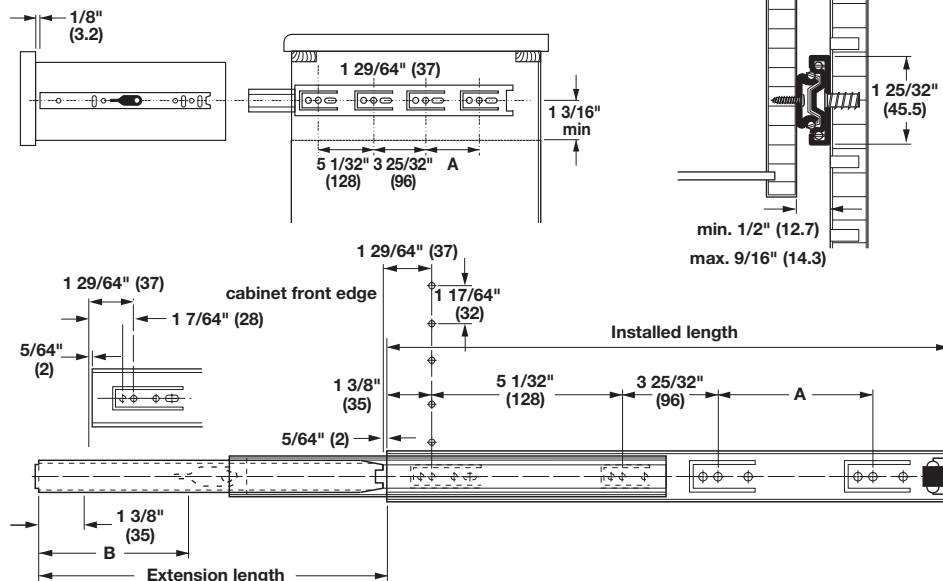

Accuride Full Extension, Telescopic

- Weight capacity: 41 kg (90 lbs.)/pair
- With 1" overtravel
- Features low profile for shallow drawers
- Hold-in detent

Front Clip-on Bracket

Rear Metal Bracket

3834 - Side Mounted

Material: Steel, plated

Installed length	Extension length	Zinc	Black
12" (300)	13" (330)	422.16.302	422.16.311
14" (350)	15" (381)	422.16.352	422.16.366
16" (400)	17" (432)	422.16.400	422.16.419
18" (450)	19" (483)	422.16.455	422.16.464
20" (500)	21" (533)	422.16.508	422.16.517
22" (550)	23" (584)	422.16.553	422.16.562
24" (600)	25" (635)	422.16.606	-
28" (700)	29" (737)	422.16.704	422.16.713

Note

Order screws separately

Face Frame Brackets, optional

Material: Steel

Finish	Item No.
zinc-plated	422.04.000
Item No.	
Front bracket only	422.59.001
Rear bracket only	422.59.002

Pilaster Mounting Kit

Material: Steel

Finish	Item No.
zinc-plated	422.59.000

Dimensional data not binding. We reserve the right to alter specifications without notice.

Dimensions in mm
Inches are approximate