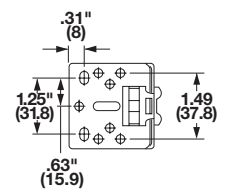

Accuride Full Extension, Telescopic

- Weight capacity: 41 kg (90 lbs.)/pair
- With 1" overtravel
- Features low profile for shallow drawers
- Hold-in detent

Front Clip-on Bracket

Rear Metal Bracket

3834 - Side Mounted

Material: Steel, plated

Installed length	Extension length	Zinc	Black
12" (300)	13" (330)	422.16.302	422.16.311
14" (350)	15" (381)	422.16.352	422.16.366
16" (400)	17" (432)	422.16.400	422.16.419
18" (450)	19" (483)	422.16.455	422.16.464
20" (500)	21" (533)	422.16.508	422.16.517
22" (550)	23" (584)	422.16.553	422.16.562
24" (600)	25" (635)	422.16.606	-
28" (700)	29" (737)	422.16.704	422.16.713

Finish	Item No.
zinc-plated	422.59.000

Dimensional data not binding. We reserve the right to alter specifications without notice.

Dimensions in mm
Inches are approximate