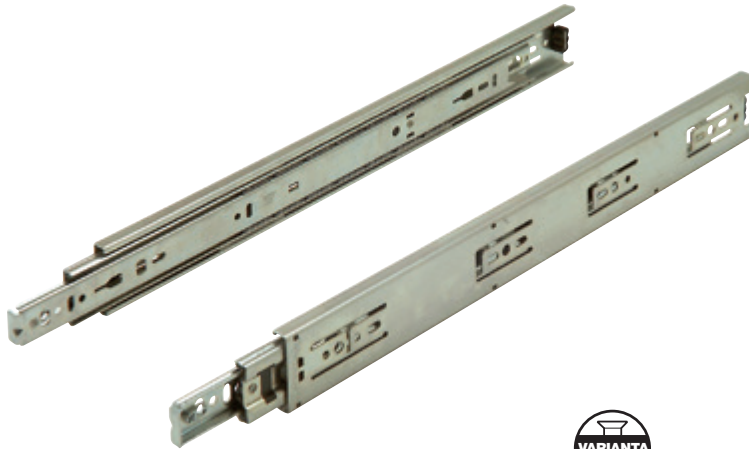

Accuride Full Extension, Telescopic

- Weight capacity: 41 kg (90 lbs.)/pair
- With 1" overtravel
- Features low profile for shallow drawers
- Hold-in detent

Front Clip-on Bracket

Rear Metal Bracket

3834 - Side Mounted

Material: Steel, plated

Installed length	Extension length	Zinc	Black
12" (300)	13" (330)	422.16.302	422.16.311
14" (350)	15" (381)	422.16.352	422.16.366
16" (400)	17" (432)	422.16.400	422.16.419
18" (450)	19" (483)	422.16.455	422.16.464
20" (500)	21" (533)	422.16.508	422.16.517
22" (550)	23" (584)	422.16.553	422.16.562
24" (600)	25" (635)	422.16.606	-
28" (700)	29" (737)	422.16.704	422.16.713

Note

Order screws separately

Face Frame Brackets, optional

Material: Steel

Finish	Item No.
zinc-plated	422.04.000
Item No.	
Front bracket only	422.59.001
Rear bracket only	422.59.002

Pilaster Mounting Kit

Material: Steel

Finish	Item No.
zinc-plated	422.59.000

Dimensional data not binding. We reserve the right to alter specifications without notice.

Dimensions in mm
Inches are approximate