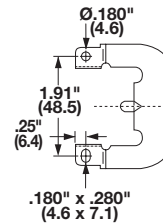

Accuride Full Extension, Telescopic

- Weight capacity: 41 kg (90 lbs.)/pair
- With 1" overtravel
- Features low profile for shallow drawers
- Hold-in detent

Front Clip-on Bracket

Rear Metal Bracket

3834 - Side Mounted

Material: Steel, plated

Installed length	Extension length	Zinc	Black
12" (300)	13" (330)	422.16.302	422.16.311
14" (350)	15" (381)	422.16.352	422.16.366
16" (400)	17" (432)	422.16.400	422.16.419
18" (450)	19" (483)	422.16.455	422.16.464
20" (500)	21" (533)	422.16.508	422.16.517
22" (550)	23" (584)	422.16.553	422.16.562
24" (600)	25" (635)	422.16.606	-
28" (700)	29" (737)	422.16.704	422.16.713

Finish	Item No.
zinc-plated	422.59.000

Dimensional data not binding. We reserve the right to alter specifications without notice.

Dimensions in mm
Inches are approximate