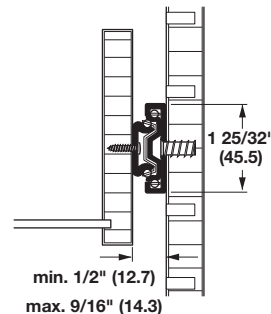

Accuride Full Extension, Telescopic

- Weight capacity: 41 kg (90 lbs.)/pair
- With 1" overtravel
- Features low profile for shallow drawers
- Hold-in detent

Front Clip-on Bracket

Rear Metal Bracket

3834 - Side Mounted

Material: Steel, plated

Installed length	Extension length	Zinc	Black
12" (300)	13" (330)	422.16.302	422.16.311
14" (350)	15" (381)	422.16.352	422.16.366
16" (400)	17" (432)	422.16.400	422.16.419
18" (450)	19" (483)	422.16.455	422.16.464
20" (500)	21" (533)	422.16.508	422.16.517
22" (550)	23" (584)	422.16.553	422.16.562
24" (600)	25" (635)	422.16.606	-
28" (700)	29" (737)	422.16.704	422.16.713

Note

Order screws separately

Face Frame Brackets, optional

Material: Steel

Finish	Item No.
zinc-plated	422.04.000
Item No.	
Front bracket only	422.59.001
Rear bracket only	422.59.002

Pilaster Mounting Kit

Material: Steel

Finish	Item No.
zinc-plated	422.59.000

Dimensional data not binding. We reserve the right to alter specifications without notice.

Dimensions in mm
Inches are approximate