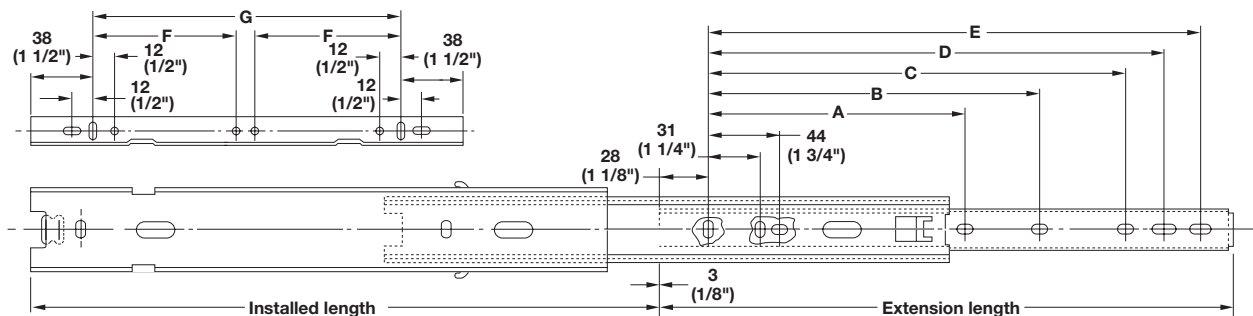

Accuride Full Extension, Telescopic

- Weight capacity: 45 kg (100 lbs.)/pair
- For desk/credenza box and file drawer applications
- Features polymer ball bearings for quiet movement
- With 1" overtravel
- Hold-in detent
- Rail mounted for easy drawer installation and removal
- Maximum drawer width 24"

3017 - Side Mounted

Material: Steel, Zinc-plated; Finish: zinc

SYSTEM
VARIANTA 32

Installed Length	Extension Length	A	B	C	D	E	Item No.
16" (406)	17" (432)		10" (254)	12 3/32" (307)	13 3/64" (331)	13 55/64" (352)	422.06.404
18" (457)	19" (483)	10" (254)	12" (305)	14 3/32" (358)	15 3/64" (382)	15 55/64" (403)	422.06.459
20" (508)	21" (533)	11" (279)	14" (356)	16 3/32" (409)	17 3/64" (433)	17 55/64" (454)	422.06.502
22" (559)	23" (584)	12" (305)	16" (406)	18 3/32" (460)	19 3/64" (484)	19 55/64" (505)	422.06.557
24" (610)	25" (635)	13" (330)	18" (457)	20 3/32" (510)	21 3/64" (535)	21 55/64" (555)	422.06.600

For installed length	F	G
16" (406)	3 1/2" (89)	10 5/64" (256)
18" (457)	3 1/2" (89)	10 5/64" (256)
20" (508)	3 1/2" (89)	13 55/64" (352)
22" (559)	6 1/2" (165)	17 41/64" (448)
24" (610)	6 1/2" (165)	17 41/64" (448)

Dimensional data not binding. We reserve the right to alter specifications without notice.

Dimensions in mm
Inches are approximate