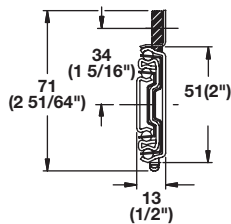

Accuride Full Extension, Telescopic

- Weight capacity: 45 kg (100 lbs.)/pair
- For desk/credenza box and file drawer applications
- Features polymer ball bearings for quiet movement
- With 1" overtravel
- Hold-in detent
- Rail mounted for easy drawer installation and removal
- Maximum drawer width 24"

3017 - Side Mounted

Material: Steel, Zinc-plated; Finish: zinc

SYSTEM
VARIANTA 32

Installed Length	Extension Length	A	B	C	D	E	Item No.
16" (406)	17" (432)		10" (254)	12 3/32" (307)	13 3/64" (331)	13 55/64" (352)	422.06.404
18" (457)	19" (483)	10" (254)	12" (305)	14 3/32" (358)	15 3/64" (382)	15 55/64" (403)	422.06.459
20" (508)	21" (533)	11" (279)	14" (356)	16 3/32" (409)	17 3/64" (433)	17 55/64" (454)	422.06.502
22" (559)	23" (584)	12" (305)	16" (406)	18 3/32" (460)	19 3/64" (484)	19 55/64" (505)	422.06.557
24" (610)	25" (635)	13" (330)	18" (457)	20 3/32" (510)	21 3/64" (535)	21 55/64" (555)	422.06.600

For installed length	F	G
16" (406)	3 1/2" (89)	10 5/64" (256)
18" (457)	3 1/2" (89)	10 5/64" (256)
20" (508)	3 1/2" (89)	13 55/64" (352)
22" (559)	6 1/2" (165)	17 41/64" (448)
24" (610)	6 1/2" (165)	17 41/64" (448)

Dimensional data not binding. We reserve the right to alter specifications without notice.

Dimensions in mm
Inches are approximate