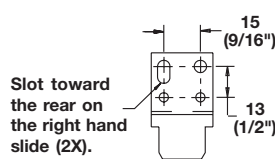

Accuride Full Extension, Lock-Out

- Weight capacity: 50 kg (110 lbs.)/pair
- Handed slide, lock-out in the extended position
- Easy disconnects for removal and/or cleaning
- Ideal for butcher blocks, cutting boards and work surface shelves

340 - Side Mounted

Material: Steel; Finish: zinc-plated

Installed Length	Slide travel	A	B	C	D	Item No.
16" (406)	15 7/8" (403)	-	9 7/8" (251)	14 3/4" (374)	10 1/2" (273)	422.94.940
18" (457)	17 7/8" (454)	8 3/8" (213)	11 7/8" (302)	16 3/4" (425)	12 1/2" (273)	422.94.945
20" (508)	19 7/8" (505)	9 3/8" (238)	13 7/8" (353)	18 3/4" (476)	14 1/2" (273)	422.94.950
22" (559)	21 7/8" (556)	10 3/8" (264)	15 7/8" (403)	20 3/4" (527)	16 1/2" (273)	422.94.955