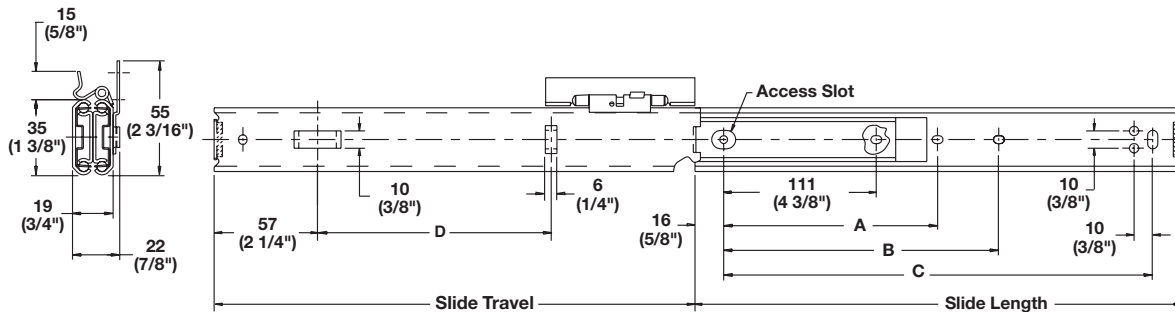

Accuride Full Extension, Lock-Out

- Weight capacity: 50 kg (110 lbs.)/pair
- Handed slide, lock-out in the extended position
- Easy disconnects for removal and/or cleaning
- Ideal for butcher blocks, cutting boards and work surface shelves

340 - Side Mounted

Material: Steel; Finish: zinc-plated

Installed Length	Slide travel	A	B	C	D	Item No.
16" (406)	15 7/8" (403)	-	9 7/8" (251)	14 3/4" (374)	10 1/2" (273)	422.94.940
18" (457)	17 7/8" (454)	8 3/8" (213)	11 7/8" (302)	16 3/4" (425)	12 1/2" (273)	422.94.945
20" (508)	19 7/8" (505)	9 3/8" (238)	13 7/8" (353)	18 3/4" (476)	14 1/2" (273)	422.94.950
22" (559)	21 7/8" (556)	10 3/8" (264)	15 7/8" (403)	20 3/4" (527)	16 1/2" (273)	422.94.955