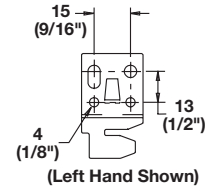

Accuride Full Extension, Lock-Out

- Weight capacity: 50 kg (110 lbs.)/pair
- Handed slide, lock-out in the extended position
- Easy disconnects for removal and/or cleaning
- Ideal for butcher blocks, cutting boards and work surface shelves

340 - Side Mounted

Material: Steel; Finish: zinc-plated

Installed Length	Slide travel	A	B	C	D	Item No.
16" (406)	15 7/8" (403)	-	9 7/8" (251)	14 3/4" (374)	10 1/2" (273)	422.94.940
18" (457)	17 7/8" (454)	8 3/8" (213)	11 7/8" (302)	16 3/4" (425)	12 1/2" (273)	422.94.945
20" (508)	19 7/8" (505)	9 3/8" (238)	13 7/8" (353)	18 3/4" (476)	14 1/2" (273)	422.94.950
22" (559)	21 7/8" (556)	10 3/8" (264)	15 7/8" (403)	20 3/4" (527)	16 1/2" (273)	422.94.955

Dimensional data not binding. We reserve the right to alter specifications without notice.