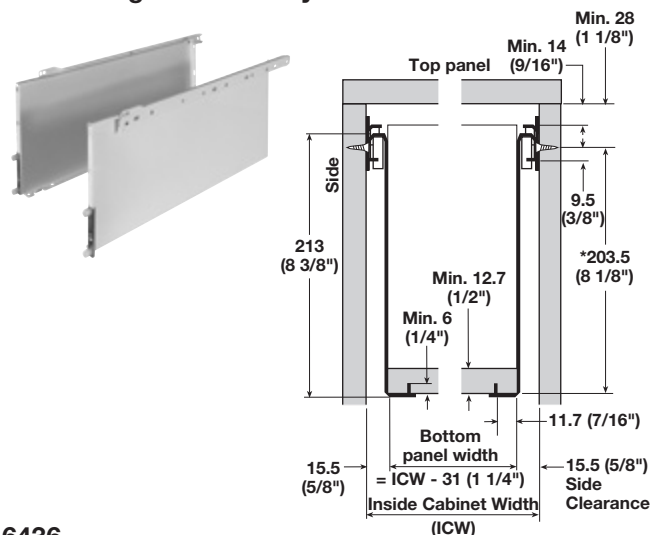

Grass Zargen Drawer System

6436

- Side Height: 213 (8 3/8")

Material: Steel; Finish: white

Length	Item No.
350 (13 3/4")	558.24.835
400 (15 3/4")	558.24.840
440 (17 3/8")	558.24.844
470 (18 1/2")	558.24.847
510 (20 1/16")	558.24.851
550 (21 5/8")	558.24.855

Supplied With

5 sets

8

6236

- Side Height: 149 (5 7/8")

Material: Steel; Finish: white

Length	Item No.
350 (13 3/4")	558.23.835
400 (15 3/4")	558.23.840
440 (17 3/8")	558.23.844
470 (18 1/2")	558.23.847
510 (20 1/16")	558.23.851
550 (21 5/8")	558.23.855

Supplied With

5 sets

Dimensions in mm
Inches are approximate