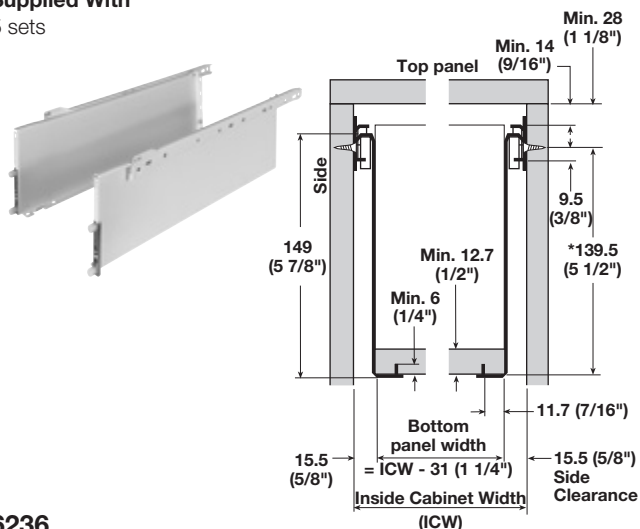

Grass Zargen Drawer System

6436

- Side Height: 213 (8 3/8")

Material: Steel; Finish: white

Length	Item No.
350 (13 3/4")	558.24.835
400 (15 3/4")	558.24.840
440 (17 3/8")	558.24.844
470 (18 1/2")	558.24.847
510 (20 1/16")	558.24.851
550 (21 5/8")	558.24.855

Supplied With

5 sets

8

6236

- Side Height: 149 (5 7/8")

Material: Steel; Finish: white

Length	Item No.
350 (13 3/4")	558.23.835
400 (15 3/4")	558.23.840
440 (17 3/8")	558.23.844
470 (18 1/2")	558.23.847
510 (20 1/16")	558.23.851
550 (21 5/8")	558.23.855

Supplied With

5 sets

Dimensions in mm
Inches are approximate