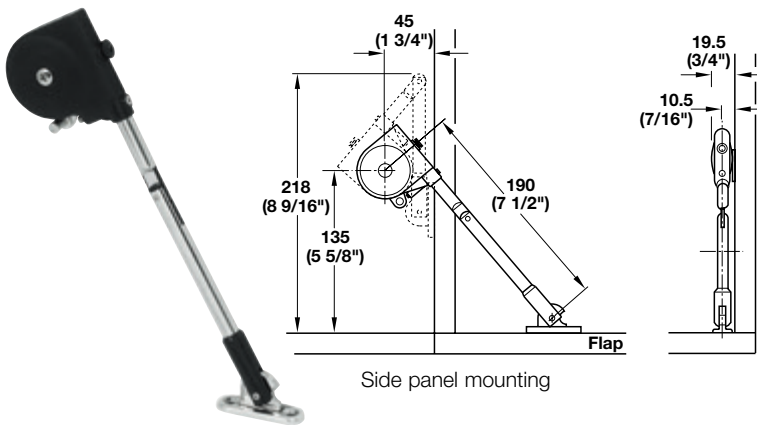

- With Soft & Silent feature
- Reversible, can be installed left or right

soft&silent)))

Short Arm Flap Stay

- For small height door applications
- Built-in catch holds the door closed
- No magnetic catch required
- Can be used with piano, butt, or flap hinges

Material: Plastic, Steel

Color/Finish	Item No.
black/nickel-plated	365.30.330

Supplied With
Mounting screws

Flap Stay

- With speed-mount bracket

Material: Plastic, Steel

Color/Finish	Item No.
black/nickel-plated	365.30.300

Supplied With
Mounting screws

Flap Stay

Material: Steel; Finish: nickel-plated

Handing	Item No.
left	365.30.681
right	365.30.680

Supplied With
Mounting screws

Hinge Type	A	B	C	D
Drop Hinge (SDH-001)	81+S	91	107	11
Piano/Butt Hinge	90	99	115	

Note

"S" dimension is the overlay coverage for drop hinge(s).

Dimensional data not binding. We reserve the right to alter specifications without notice.