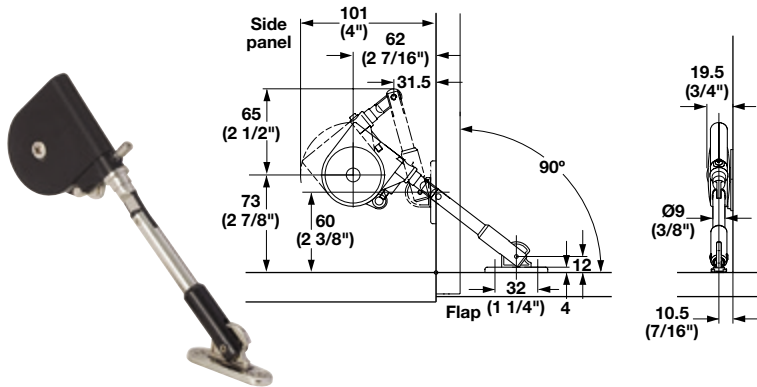

- With Soft & Silent feature
- Reversible, can be installed left or right

soft&silent)))

Short Arm Flap Stay

- For small height door applications
- Built-in catch holds the door closed
- No magnetic catch required
- Can be used with piano, butt, or flap hinges

Material: Plastic, Steel

Color/Finish	Item No.
black/nickel-plated	365.30.330

Supplied With
Mounting screws

Flap Stay

- With speed-mount bracket

Material: Plastic, Steel

Color/Finish	Item No.
black/nickel-plated	365.30.300

Supplied With
Mounting screws

Flap Stay

Material: Steel; Finish: nickel-plated

Handing	Item No.
left	365.30.681
right	365.30.680

Supplied With
Mounting screws

Hinge Type	A	B	C	D
Drop Hinge (SDH-001)	81+S	91	107	11
Piano/Butt Hinge	90	99	115	

Note

"S" dimension is the overlay coverage for drop hinge(s).

Dimensional data not binding. We reserve the right to alter specifications without notice.