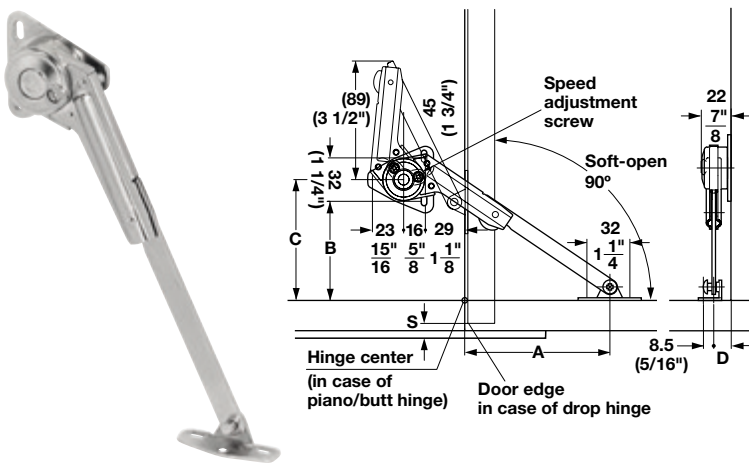

- With Soft & Silent feature
- Reversible, can be installed left or right

soft&silent)))

Short Arm Flap Stay

- For small height door applications
- Built-in catch holds the door closed
- No magnetic catch required
- Can be used with piano, butt, or flap hinges

Material: Plastic, Steel

Color/Finish	Item No.
black/nickel-plated	365.30.330

Supplied With
Mounting screws

Flap Stay

- With speed-mount bracket

Material: Plastic, Steel

Color/Finish	Item No.
black/nickel-plated	365.30.300

Supplied With
Mounting screws

Flap Stay

Material: Steel; Finish: nickel-plated

Handing	Item No.
left	365.30.681
right	365.30.680

Supplied With
Mounting screws

Hinge Type	A	B	C	D
Drop Hinge (SDH-001)	81+S	91	107	11
Piano/Butt Hinge	90	99	115	

Note

"S" dimension is the overlay coverage for drop hinge(s).

Dimensional data not binding. We reserve the right to alter specifications without notice.