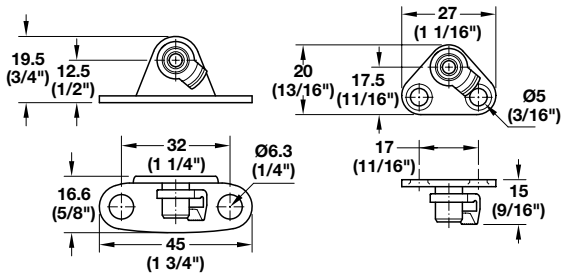

Maxi – Accessories

Mounting Bracket for Cabinet

Material: Steel; Finish: nickel-plated

For edge distance (cabinet)	Item No.
37 (1 7/16")	373.69.906
28 (1 1/8")	373.69.907

Screw-on Bracket for Door

- For doors made of wood or with aluminum frame
- From frame width: 45 mm (1 3/4")

- For doors with aluminum frame
- From frame width: 20 mm (13/16")

Installation	Item No.
with slide-on clip (for easy mounting)	373.69.909
without slide-on clip	373.69.905

For doors made of wood or with aluminum frame, from frame width 45 mm (1 3/4")

Material: Stainless steel, brushed

Finish	Item No.
nickel-plated	373.69.780

Note

When using the glass gluing adapter the Maxi dimensions have to be set back further into the cabinet by the adapter height 6 mm (1/4").

Dimensions in mm
Inches are approximate

FC **9.126**

www.hafele.com™