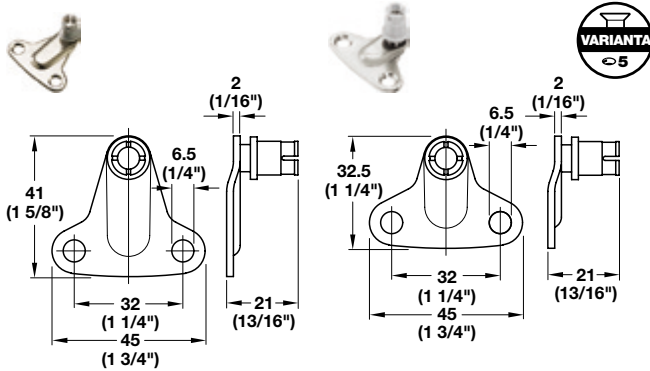

Maxi – Accessories

Mounting Bracket for Cabinet

Material: Steel; Finish: nickel-plated

For edge distance (cabinet)	Item No.
37 (1 7/16")	373.69.906
28 (1 1/8")	373.69.907

Screw-on Bracket for Door

- For doors made of wood or with aluminum frame
- From frame width: 45 mm (1 3/4")

Material: Steel; Finish: nickel-plated

Installation	Item No.
wood screws	373.66.681
euro screws	373.66.036
with slide-on clip (for easy mounting), for Euro screws	373.69.908
with slide-on clip (for easy mounting), for wood screws	373.69.912

- For doors with aluminum frame
- From frame width: 20 mm (13/16")

Installation	Item No.
with slide-on clip (for easy mounting)	373.69.909
without slide-on clip	373.69.905

For doors made of wood or with aluminum frame, from frame width 45 mm (1 3/4")

Material: Stainless steel, brushed

Finish	Item No.
nickel-plated	373.69.780

Note

When using the glass gluing adapter the Maxi dimensions have to be set back further into the cabinet by the adapter height 6 mm (1/4").