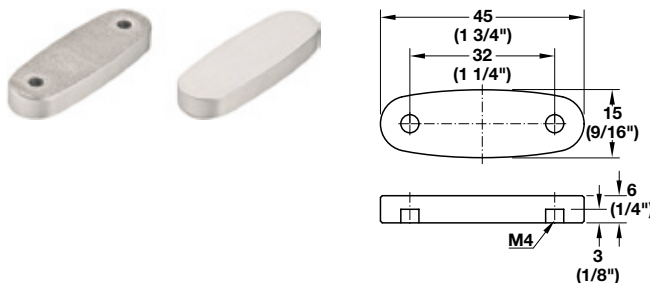

Maxi – Accessories

Mounting Bracket for Cabinet

Material: Steel; Finish: nickel-plated

For edge distance (cabinet)	Item No.
37 (1 7/16")	373.69.906
28 (1 1/8")	373.69.907

Screw-on Bracket for Door

- For doors made of wood or with aluminum frame
- From frame width: 45 mm (1 3/4")

Material: Steel; Finish: nickel-plated

Installation	Item No.
wood screws	373.66.681
euro screws	373.66.036
with slide-on clip (for easy mounting), for Euro screws	373.69.908
with slide-on clip (for easy mounting), for wood screws	373.69.912

- For doors with aluminum frame
- From frame width: 20 mm (13/16")

Installation	Item No.
with slide-on clip (for easy mounting)	373.69.909
without slide-on clip	373.69.905

For doors made of wood or with aluminum frame, from frame width 45 mm (1 3/4")

For doors with aluminum frame 20 mm (13/16")

9

Glass Gluing Adapter for Glass Fronts

- For using the screw-on brackets with wood or wide aluminum frames on glass or mirror doors
- For glue fixing (UV glass adhesive bonds)