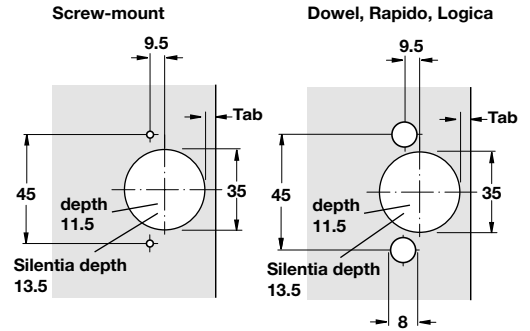

Salice

- Door thickness 16 to 26 mm (5/8" - 1")
- Side panel thickness from 16 mm (5/8")
- Tab: 3 - 6 mm

soft&silent)))

With straight arm and type 2 mounting plate

200 Series

Material: Cup: Steel; Hinge arm: Steel; Finish: nickel-plated

Opening Angle	Closing Method	Mounting	Overlay	Hinge Arm	Model	Item No.
110°	Self-close	Screw	Full		C2P6A99	329.17.507
110°	Self-close	Screw	1/2"		C2P6D99	329.17.510
110°	Self-close	Screw	Half		C2P6G99	329.17.516
110°	Self-close	Screw	Inset		C2P6P99	329.17.520
110°	Silentia Soft-close	Screw	Full		C7P6AD9	329.17.400
110°	Silentia Soft-close	Screw	1/2"		C7P6DD9	329.17.401
110°	Silentia Soft-close	Screw	Half		C7P6GD9	329.17.402
110°	Silentia Soft-close	Screw	Inset		C7P6PD9	329.17.403
110°	Self-close	Dowel	Full		C2R6A99	329.17.552
110°	Self-close	Dowel	1/2"		C2R6D99	329.17.562
110°	Self-close	Dowel	Half		C2R6G99	329.17.561
110°	Self-close	Dowel	Inset		C2R6P99	329.17.570
110°	Silentia Soft-close	Dowel	Full		C7R6AD9	329.17.410
110°	Silentia Soft-close	Dowel	1/2"		C7R6DD9	329.17.411
110°	Silentia Soft-close	Dowel	Half		C7R6GD9	329.17.412
110°	Silentia Soft-close	Dowel	Inset		C7R6PD9	329.17.413
110°	Free swinging	Screw	Full		C2P4A99	329.16.500
110°	Free swinging	Screw	Half		C2P4G99	329.16.519
110°	Free swinging	Screw	Inset		C2P4P99	329.16.520
110°	Free swinging	Dowel	Full		C2R4A99	329.16.555
110°	Free swinging	Dowel	Half		C2R4G99	329.16.564

Trim Caps

- For hinge arm

Material: Plastic

Color	Model	Item No.
white	S2XX83A1	329.18.700
black	S2XX83A3	329.18.308

Mounting plates [pages 9.40–9.45](#)

Dimensional data not binding. We reserve the right to alter specifications without notice.

Dimensions in mm
Inches are approximate