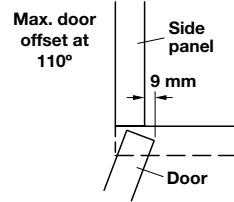

Salice

- Door thickness 16 to 26 mm (5/8" - 1")
- Side panel thickness from 16 mm (5/8")
- Tab: 3 - 6 mm

soft&silent)))

With straight arm and type 2 mounting plate

200 Series

Material: Cup: Steel; Hinge arm: Steel; Finish: nickel-plated

Opening Angle	Closing Method	Mounting	Overlay	Hinge Arm	Model	Item No.
110°	Self-close	Screw	Full		C2P6A99	329.17.507
110°	Self-close	Screw	1/2"		C2P6D99	329.17.510
110°	Self-close	Screw	Half		C2P6G99	329.17.516
110°	Self-close	Screw	Inset		C2P6P99	329.17.520
110°	Silentia Soft-close	Screw	Full		C7P6AD9	329.17.400
110°	Silentia Soft-close	Screw	1/2"		C7P6DD9	329.17.401
110°	Silentia Soft-close	Screw	Half		C7P6GD9	329.17.402
110°	Silentia Soft-close	Screw	Inset		C7P6PD9	329.17.403
110°	Self-close	Dowel	Full		C2R6A99	329.17.552
110°	Self-close	Dowel	1/2"		C2R6D99	329.17.562
110°	Self-close	Dowel	Half		C2R6G99	329.17.561
110°	Self-close	Dowel	Inset		C2R6P99	329.17.570
110°	Silentia Soft-close	Dowel	Full		C7R6AD9	329.17.410
110°	Silentia Soft-close	Dowel	1/2"		C7R6DD9	329.17.411
110°	Silentia Soft-close	Dowel	Half		C7R6GD9	329.17.412
110°	Silentia Soft-close	Dowel	Inset		C7R6PD9	329.17.413
110°	Free swinging	Screw	Full		C2P4A99	329.16.500
110°	Free swinging	Screw	Half		C2P4G99	329.16.519
110°	Free swinging	Screw	Inset		C2P4P99	329.16.520
110°	Free swinging	Dowel	Full		C2R4A99	329.16.555
110°	Free swinging	Dowel	Half		C2R4G99	329.16.564

Trim Caps

- For hinge arm

Material: Plastic

Color	Model	Item No.
white	S2XX83A1	329.18.700
black	S2XX83A3	329.18.308

Mounting plates [pages 9.40–9.45](#)

Dimensional data not binding. We reserve the right to alter specifications without notice.

Dimensions in mm
Inches are approximate