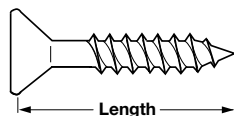

ELITE

Häfele's ELITE Decorative Butt Hinge program provides a complete assortment of hinge choices to complement your decorative hardware.

- Solid brass hinges with decorative finials
- Beautiful finishes designed to complement your handle or knob
- For inset face frame doors
- Mortised on cabinet and/or door side
- 2-way adjustable

Mortised

Material: Brass

Finish	Recommended screw finish	Minaret finial	Ball finial	Button finial
antique brass	antique english	354.17.100	354.17.120	354.17.140
oil-rubbed bronze	stat bronze	354.17.110	354.17.130	354.17.150
polished chrome	zinc	354.17.200	354.17.210	354.17.220
black	stat bronze	354.17.300	354.17.310	354.17.320
satin chrome	nickel	354.17.400	354.17.410	354.17.420
brushed nickel	nickel	354.17.600	354.17.610	354.17.620
polished nickel	nickel	354.17.700	354.17.710	354.17.720
polished brass	bright brass	354.17.800	354.17.810	354.17.820
pewter	stat bronze	354.17.900	354.17.910	354.17.920

Note

Order #6 x 5/8" screws separately

Flat Head Countersunk Wood Screws

- Deep thread design provides maximum holding power in a variety of different woods and man-made materials
- With extra-deep Phillips Recess to help minimize bit slippage

Material: Steel, plated

Finish	Length (inches)	Item No.
antique english	#6 x 5/8"	010.77.106
stat bronze	#6 x 5/8"	010.77.206
bright brass	#6 x 5/8"	010.77.506
nickel	#6 x 5/8"	010.77.606
zinc	#6 x 5/8"	010.77.906