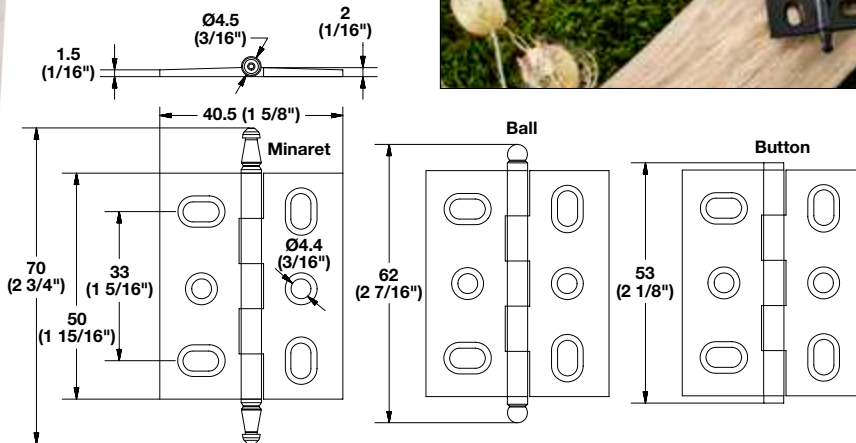

ELITE

Häfele's ELITE Decorative Butt Hinge program provides a complete assortment of hinge choices to complement your decorative hardware.

- Solid brass hinges with decorative finials
- Beautiful finishes designed to complement your handle or knob
- For inset face frame doors
- Mortised on cabinet and/or door side
- 2-way adjustable

Mortised

Material: Brass

Finish	Recommended screw finish	Minaret finial	Ball finial	Button finial
antique brass	antique english	354.17.100	354.17.120	354.17.140
oil-rubbed bronze	stat bronze	354.17.110	354.17.130	354.17.150
polished chrome	zinc	354.17.200	354.17.210	354.17.220
black	stat bronze	354.17.300	354.17.310	354.17.320
satin chrome	nickel	354.17.400	354.17.410	354.17.420
brushed nickel	nickel	354.17.600	354.17.610	354.17.620
polished nickel	nickel	354.17.700	354.17.710	354.17.720
polished brass	bright brass	354.17.800	354.17.810	354.17.820
pewter	stat bronze	354.17.900	354.17.910	354.17.920

Note

Order #6 x 5/8" screws separately

Flat Head Countersunk Wood Screws

- Deep thread design provides maximum holding power in a variety of different woods and man-made materials
- With extra-deep Phillips Recess to help minimize bit slippage

Material: Steel, plated

Finish	Length (inches)	Item No.
antique english	#6 x 5/8"	010.77.106
stat bronze	#6 x 5/8"	010.77.206
bright brass	#6 x 5/8"	010.77.506
nickel	#6 x 5/8"	010.77.606
zinc	#6 x 5/8"	010.77.906