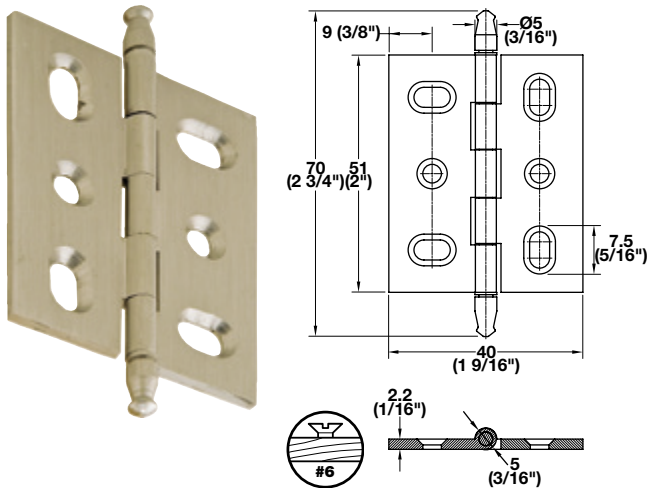

- For inset face frame doors
- For shaker style furniture with raised panel doors
- Quick and easy mounting
- 2-way adjustable

Mortised Decorative Butt Hinge

- With minaret finial
- For inset face frame doors
- For shaker style furniture with raised panel doors
- Solid brass
- 2-way adjustable

Note

Order #6 wood screws separately

Non-Mortised Decorative Butt Hinge

- With minaret finial
- For inset face frame doors
- For shaker style furniture with raised panel doors
- 2-way adjustable

Material: Steel