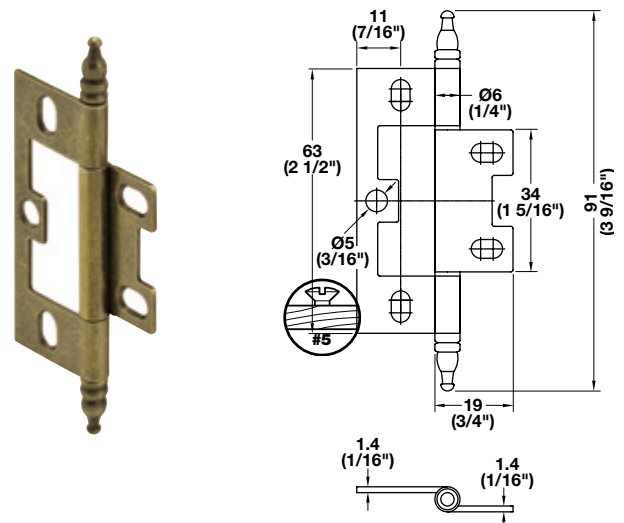

- For inset face frame doors
- For shaker style furniture with raised panel doors
- Quick and easy mounting
- 2-way adjustable

Mortised Decorative Butt Hinge

- With minaret finial
- For inset face frame doors
- For shaker style furniture with raised panel doors
- Solid brass
- 2-way adjustable

Material: Brass

Finish/Color	Recommended screw finish	Item No.
antique brass	antique english	354.22.131
polished brass	brass	354.22.831
satin chrome	nickel	354.22.431
brushed-nickel	nickel	354.22.631
pewter	black	354.22.931
polished chrome	zinc	354.22.231
black	black	354.22.331
dark oil-rubbed bronze	black	354.22.141

Note

Order #6 wood screws separately

Non-Mortised Decorative Butt Hinge

- With minaret finial
- For inset face frame doors
- For shaker style furniture with raised panel doors
- 2-way adjustable

Material: Steel