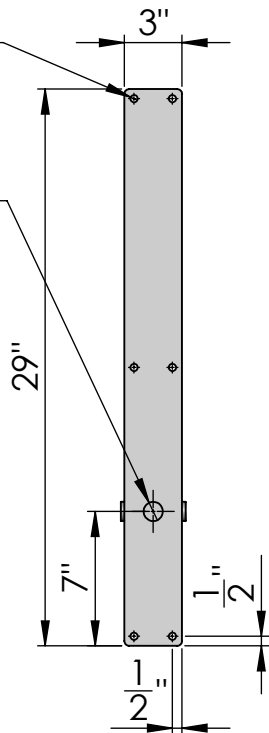

6X $\phi \frac{3}{8}$ " THRU

ϕ 1" THRU
WIRING HOLE

SIDE VIEW

FRONT VIEW

Date: 06/2015
Scale: NTS
DB: CF
CB:
Order#:

Content: 40" Verona Illuminata Hanging Sign Bracket
PN: 373B-WL-40
Color/Finish: Textured Black Powder Coat
Customer Approval: _____