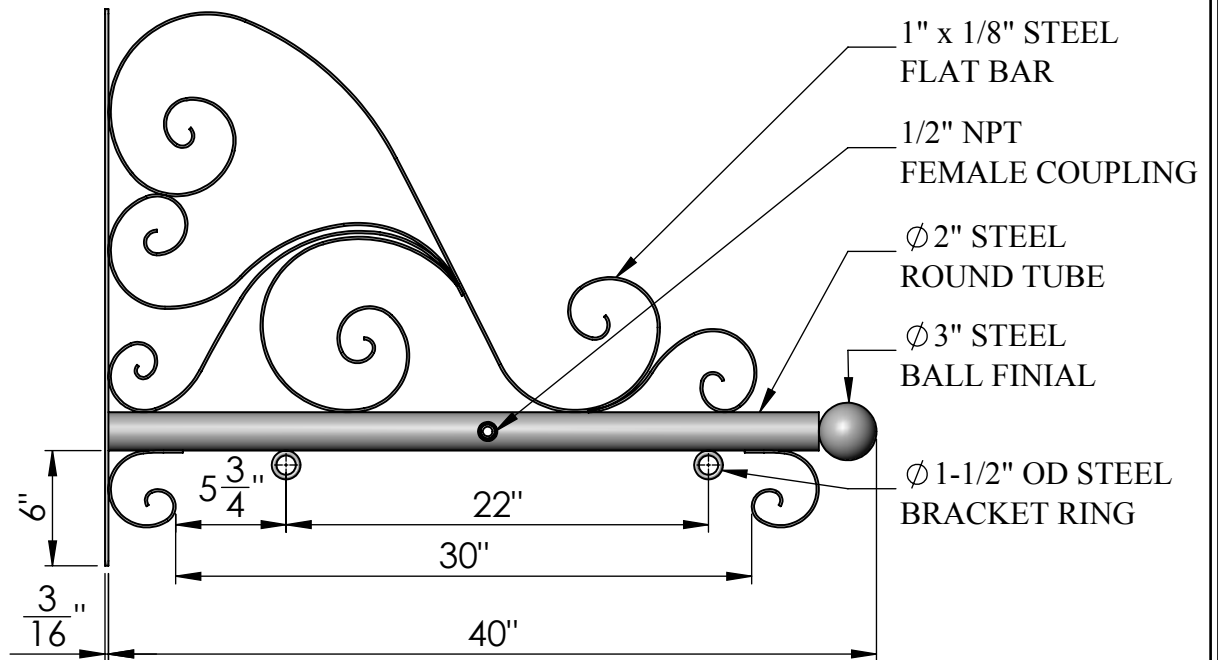

6X $\phi \frac{3}{8}$ " THRU

ϕ 1" THRU
WIRING HOLE

SIDE VIEW

FRONT VIEW

Date: 06/2015
Scale: NTS
DB: CF
CB:
Order#:

Content: 40" Verona Illuminata Hanging Sign Bracket
PN: 373B-WL-40
Color/Finish: Textured Black Powder Coat
Customer Approval: _____