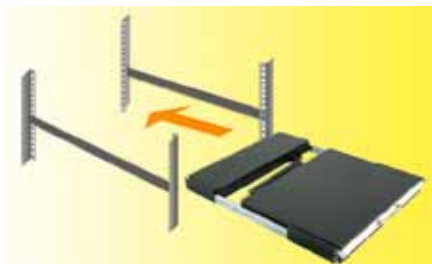

## Features:

- **WKP Series 1U Rackmount 20.1" LCD w/ 8 or 16 KVM**
- Support Microsoft Intellimouse, Microsoft Intellimouse Explorer, Logitech Net Mouse or the other fully compatible MS mouse.
- Support DOS, Win3.X, Win95/98/98SE/2000/ME/XP, WinNT, Netware, Unix, Linux
- Support iMAC, Power MAC and Sun Microsystems
- Hot Plug - Add PCs or Remove Connected PCs for Maintenance w/o Powering Down the KVM switch or PCs.
- **Support Sun Micro System 1152 x 900 resolution**
- No Software Required - easy PC selection via On Screen Display Manual, Push Buttons, Hot Keys
- Support eight characters password protection and search PC server name
- Auto Scan Mode for monitoring PCs and flexible Scan time from 5~99 seconds
- Keyboard status restored when switching PCs
- Auto LCD Shut off when Display when LCD in closed position
- Buzzer sound for switching port confirmation
- LED Display for easy status monitoring
- **Easy Installation by "ONE" Person**

Model No.	WKP120-8e	WKP120-16e
PC Port	8 KVM	16 KVM
Console Port	1	1
PC Port Connector (All Female Type)	HDDB 15pin ( shared with VGA,PS2 keyboard and Mouse, USB )	
Console Port Connector (All male Type)	VGA DB 15pin (For test only)+PS/2*(Keyboard+Mouse)	
PC selection	On Screen Display Manual, Hot Key	
On Screen Display Control	Yes	
Scan Intervals	5~99 Sec.	
Keyboard Emulation	PS2 & USB	
Mouse Emulation	PS2 & USB	
Bandwidth	200MHz	
MAX PC Connection	64	256
Dimensions:	17.4"(W) x 1.75"(H) x 24.5"(D)	
Weight(Net/Gross)	30lbs / 42lbs	
Power in	DC 12V 4A (with one AC to DC power Adapter)	
KB Slide Away Distance	17.5" (D)	