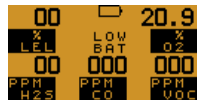

Max

Min

Reset

Confidence Signal

Every

Pump

Alarm Indicators

Gas Alarm Acknowledge

Fault Alarms

Calibration Overdue

Service Required

Failed Sensor

Zero Fault

Flow Fault

Battery Life

Charging