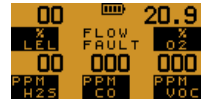

Max

Min

Reset

Confidence Signal

Every

Pump

Alarm Indicators

Gas Alarm Acknowledge

Fault Alarms

Calibration Overdue

Service Required

Failed Sensor

Zero Fault

Flow Fault

Battery Life

Charging