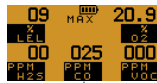

PS500

Quick Operation Guide

Switch On

Switch Off

OFF 3

OFF 2

OFF 1

Backlight On

Max

Min

Reset

Confidence Signal

Every

Pump

Alarm Indicators

Gas Alarm Acknowledge