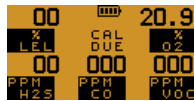

Max

Min

Reset

Confidence Signal

Every

Pump

Alarm Indicators

Gas Alarm Acknowledge

Fault Alarms

Calibration Overdue

Service Required

Failed Sensor

Zero Fault

Flow Fault

Battery Life

Charging