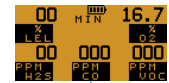

PS500

Quick Operation Guide

Switch On

Switch Off

OFF 3

OFF 2

OFF 1

Backlight On

Max

Min

Reset

Confidence Signal

Every

Pump

Alarm Indicators

Gas Alarm Acknowledge