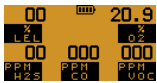

PS500

Quick Operation Guide

Switch On

Switch Off

OFF 3

OFF 2

OFF 1

Backlight On

Max

Min

Reset

Confidence Signal

Every

Pump

Alarm Indicators

Gas Alarm Acknowledge