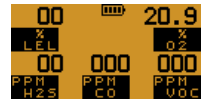

Max

Min

Reset

Confidence Signal

Every

Pump

Alarm Indicators

Gas Alarm Acknowledge

Fault Alarms

Calibration Overdue

Service Required

Failed Sensor

Zero Fault

Flow Fault

Battery Life

Charging