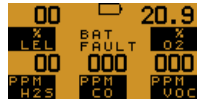

Max

Min

Reset

Confidence Signal

Every

Pump

Alarm Indicators

Gas Alarm Acknowledge

Fault Alarms

Calibration Overdue

Service Required

Failed Sensor

Zero Fault

Flow Fault

Battery Life

Charging