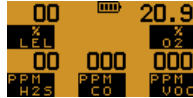

PS500

Quick Operation Guide

Switch On

Switch Off

OFF 3

OFF 2

OFF 1

Backlight On

Max

Min

Reset

Confidence Signal

Every

Pump

Alarm Indicators

Gas Alarm Acknowledge