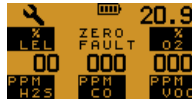

Max

Min

Reset

Confidence Signal

Every

Pump

Alarm Indicators

Gas Alarm Acknowledge

Fault Alarms

Calibration Overdue

Service Required

Failed Sensor

Zero Fault

Flow Fault

Battery Life

Charging