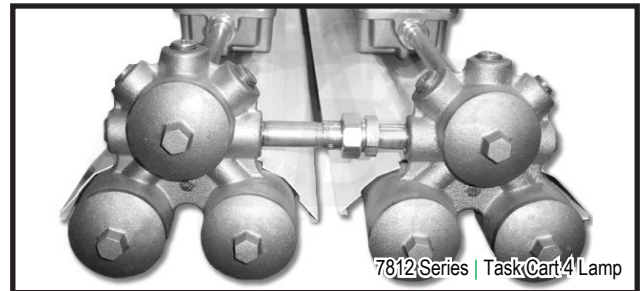

7812 Series | Task Cart 2 Lamp