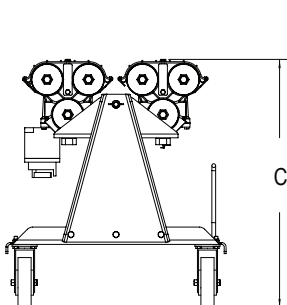

7812 SERIES | TASK CART

Fluorescent Explosion Proof Task Cart

April 2017

CART	SERIES	LAMP TYPE	LAMP QTY	LENGTH	VOLTAGE	OPTIONS
2 Lamp cart 3 Lamp cart 4 Lamp cart	7812	T5** T5HO* T8* T8HO**	2: 2 Lamps 3: 3 Lamps 4: 4 Lamps	4: 4 Ft.	120: 120V	HB: 93% Reflective specular reflector insert

Notes:

*5000K lamp standard for T5HO and T8 lamps
**4100K lamp standard for T8HO and T5 lamps
All T5, T5HO and T8 are universal voltage
3 lamp fixtures not available in T8HO

LAMP WATTAGES

4 Ft. Lamp	Wattage
T5	28W
T5 H.O.	54W
T8	32W
T8 H.O.	44W

DIMENSIONS

2, 3 and 4 Lamp Cart

- A — 58"
- B — 24"
- C — 24 3/4"
- D — 27 5/8"
- E — 29 9/16"

Note: Western Technology, Inc. recommends consulting local authorities for approval of your application prior to purchase.

C