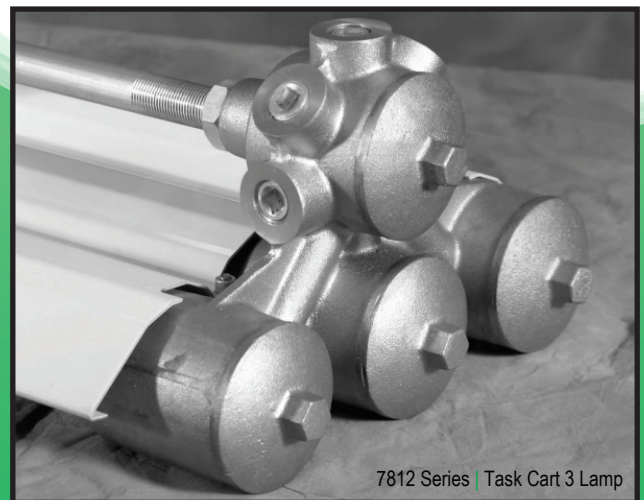

7812 Series | Task Cart 4 Lamp

7812 Series | Task Cart 3 Lamp