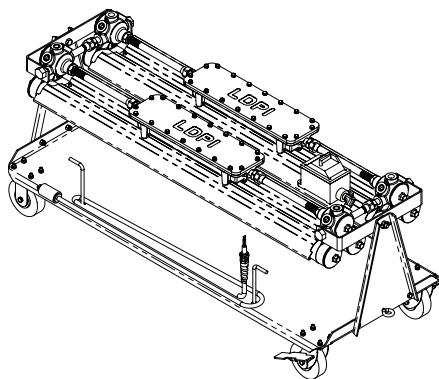

DIMENSIONS

2, 3 and 4 Lamp Cart

- A — 58"
- B — 24"
- C — 24 3/4"
- D — 27 5/8"
- E — 29 9/16"

Note: Western Technology, Inc. recommends consulting local authorities for approval of your application prior to purchase.