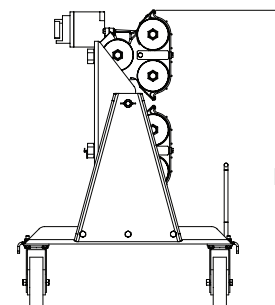

DIMENSIONS

2, 3 and 4 Lamp Cart

- A — 58"
- B — 24"
- C — 24 3/4"
- D — 27 5/8"
- E — 29 9/16"

Note: Western Technology, Inc. recommends consulting local authorities for approval of your application prior to purchase.

4 LAMP

2 LAMP

C

D

E