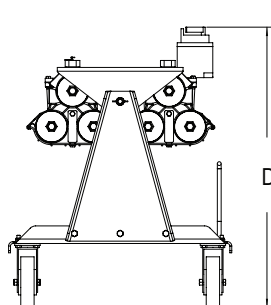

7812 SERIES | TASK CART

Fluorescent Explosion Proof Task Cart

April 2017

CART	SERIES	LAMP TYPE	LAMP QTY	LENGTH	VOLTAGE	OPTIONS
2 Lamp cart 3 Lamp cart 4 Lamp cart	7812	T5** T5HO* T8* T8HO**	2: 2 Lamps 3: 3 Lamps 4: 4 Lamps	4: 4 Ft.	120: 120V	HB: 93% Reflective specular reflector insert

Notes:

*5000K lamp standard for T5HO and T8 lamps
**4100K lamp standard for T8HO and T5 lamps
All T5, T5HO and T8 are universal voltage
3 lamp fixtures not available in T8HO

LAMP WATTAGES

4 Ft. Lamp	Wattage
T5	28W
T5 H.O.	54W
T8	32W
T8 H.O.	44W

DIMENSIONS

2, 3 and 4 Lamp Cart

- A — 58"
- B — 24"
- C — 24 3/4"
- D — 27 5/8"
- E — 29 9/16"

Note: Western Technology, Inc. recommends consulting local authorities for approval of your application prior to purchase.

D