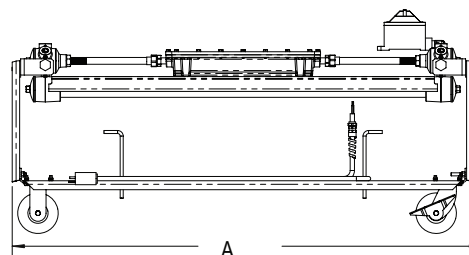

DIMENSIONS

2, 3 and 4 Lamp Cart

- A — 58"
- B — 24"
- C — 24 3/4"
- D — 27 5/8"
- E — 29 9/16"

Note: Western Technology, Inc. recommends consulting local authorities for approval of your application prior to purchase.