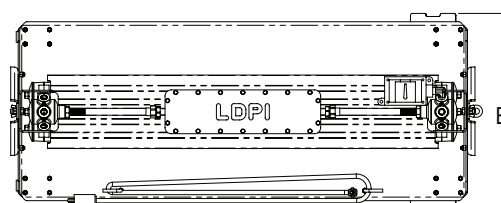

7812 SERIES | TASK CART

Fluorescent Explosion Proof Task Cart

April 2017

CART	SERIES	LAMP TYPE	LAMP QTY	LENGTH	VOLTAGE	OPTIONS
2 Lamp cart 3 Lamp cart 4 Lamp cart	7812	T5** T5HO* T8* T8HO**	2: 2 Lamps 3: 3 Lamps 4: 4 Lamps	4: 4 Ft.	120: 120V	HB: 93% Reflective specular reflector insert

Notes:

*5000K lamp standard for T5HO and T8 lamps
**4100K lamp standard for T8HO and T5 lamps
All T5, T5HO and T8 are universal voltage
3 lamp fixtures not available in T8HO

LAMP WATTAGES

4 Ft. Lamp	Wattage
T5	28W
T5 H.O.	54W
T8	32W
T8 H.O.	44W

DIMENSIONS

2, 3 and 4 Lamp Cart

- A — 58"
- B — 24"
- C — 24 3/4"
- D — 27 5/8"
- E — 29 9/16"

Note: Western Technology, Inc. recommends consulting local authorities for approval of your application prior to purchase.

2 LAMP