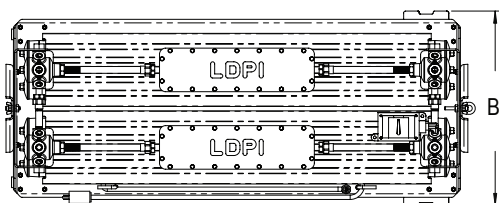

Notes:

*5000K lamp standard for T5HO and T8 lamps
 **4100K lamp standard for T8HO and T5 lamps
 All T5, T5HO and T8 are universal voltage
 3 lamp fixtures not available in T8HO

LAMP WATTAGES

4 Ft. Lamp	Wattage
T5	28W
T5 H.O.	54W
T8	32W
T8 H.O.	44W

DIMENSIONS

2, 3 and 4 Lamp Cart

- A — 58"
- B — 24"
- C — 24 3/4"
- D — 27 5/8"
- E — 29 9/16"

Note: Western Technology, Inc. recommends consulting local authorities for approval of your application prior to purchase.