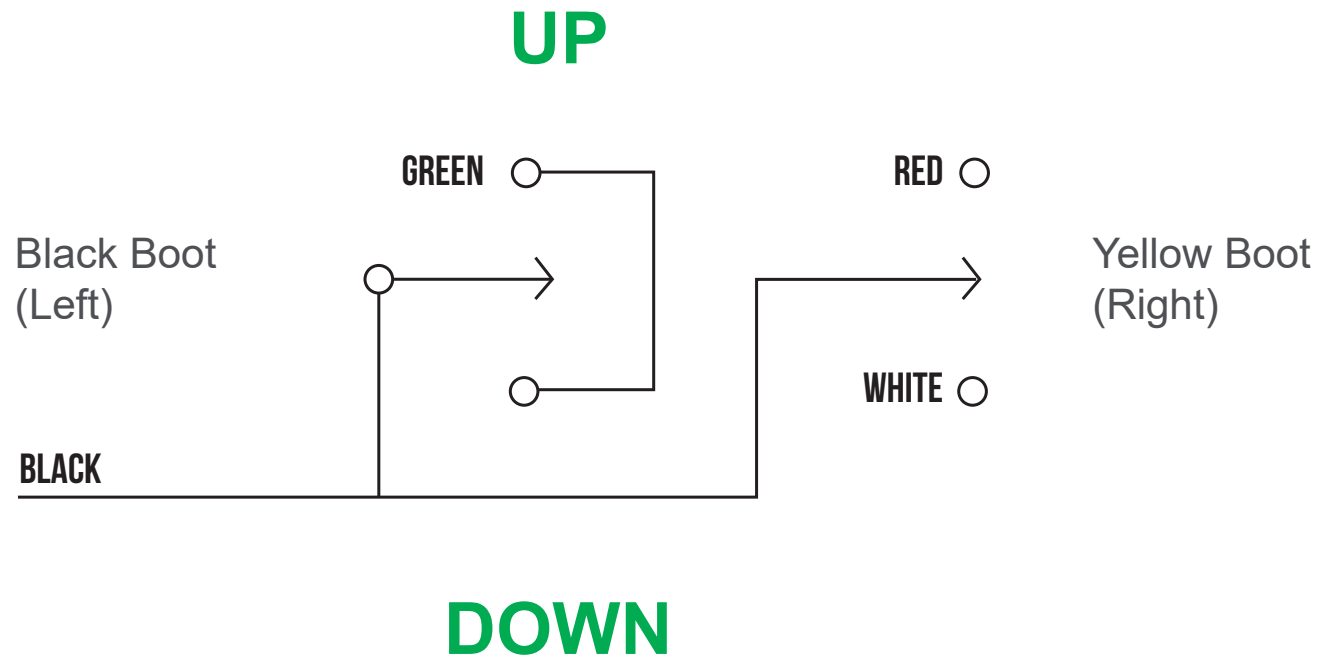

APOLLO 4 ADI

Wiring Diagram Schematic
(14/4 WT SOOW Cable)

Honeywell Switch: Part # 1NT1-7-NH

UL-L192 10amps, 125, 250, 277 Vac; 1/4 Hp, 125Vac; 1/2Hp, 250, 277 Vac; 3amps, 125 Vac "L"

Western Technology, Inc. Toll Free: (800) 654-5483
3517 Arsenal Way Local: (360) 917-0080
Bremerton, WA 98312 Fax: (360) 917-0083