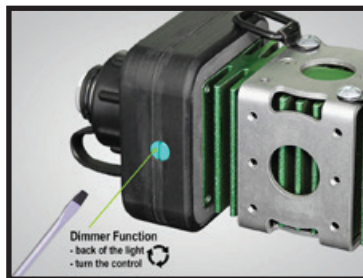

LINK^ALIGHT™

by **Western Technology** INC

Designed + Manufactured in the USA

(6,000 LUMENS)

LED Wide Area
"Stringer Light"

* **THEY CONNECT** *

KICK-IT TOUGH
• LED SAFETY LIGHTS •

Model 4400 - LED Wide Area Stringer Light System

July 2020

**ORDINARY
LOCATION
LIGHTING**

Quantity of Lightheads vs. Total Cable Length

14AWG Cable (20A plug @16A current rating)

Total Cable Length (ft):	50'	100'	150'	200'
# of Lightheads:	32	26	20	13

*Product Features

Light Output:	Variable Intensity Control (Dimmer): with a continuous range in Luminous Flux: 600 to +6,000 lumens
Brightness:	High: ~4,000 Lux Low: ~400 Lux @ 1ft
Reflective Optic Angle:	~75° (Floodlight projection)
Observed Beam Angle:	~100° (Floodlight projection)
Light Source:	COB LED
Color Temperature:	~5700K, 70CRI
Power Input:	120-277 VAC, 50/60 Hz
Material/Construction:	Light Body: machined from solid blocks of 6061-T6 Aluminum Bumpers: Polyurethane
Dimensions:	8.0" Length x 4.25" Width x 4.25" Depth
Weight:	Lighthead: ~5.3 lbs Blast Shields, Diffusers, Dome Diffusers
Special Features:	Variety of mounting options available Thermally regulated for safe handling