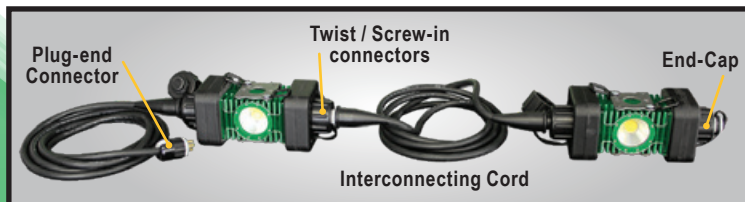

LINK^ALIGHT™

by **Western Technology** INC

Designed + Manufactured in the USA

(6,000 LUMENS)

LED Wide Area
"Stringer Light"

* **THEY CONNECT** *

KICK-IT TOUGH
• LED SAFETY LIGHTS •

Model 4400 - LED Wide Area Stringer Light System

July 2020

**ORDINARY
LOCATION
LIGHTING**

Quantity of Lightheads vs. Total Cable Length

14AWG Cable (20A plug @16A current rating)

Total Cable Length (ft):	50'	100'	150'	200'
# of Lightheads:	32	26	20	13

*Product Features

Light Output:	Variable Intensity Control (Dimmer): with a continuous range in Luminous Flux: 600 to +6,000 lumens
Brightness:	High: ~4,000 Lux Low: ~400 Lux @ 1ft
Reflective Optic Angle:	~75° (Floodlight projection)
Observed Beam Angle:	~100° (Floodlight projection)
Light Source:	COB LED
Color Temperature:	~5700K, 70CRI
Power Input:	120-277 VAC, 50/60 Hz
Material/Construction:	Light Body: machined from solid blocks of 6061-T6 Aluminum Bumpers: Polyurethane
Dimensions:	8.0" Length x 4.25" Width x 4.25" Depth
Weight:	Lighthead: ~5.3 lbs Blast Shields, Diffusers, Dome Diffusers
Special Features:	Variety of mounting options available Thermally regulated for safe handling