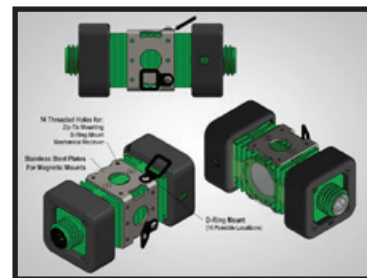

LINK^ALIGHT™

by **Western Technology** INC

Designed + Manufactured in the USA

(6,000 LUMENS)

LED Wide Area
"Stringer Light"

* **THEY CONNECT** *

KICK-IT TOUGH
• LED SAFETY LIGHTS •

Model 4400 - LED Wide Area Stringer Light System

July 2020

**ORDINARY
LOCATION
LIGHTING**

Quantity of Lightheads vs. Total Cable Length

14AWG Cable (20A plug @16A current rating)

Total Cable Length (ft):	50'	100'	150'	200'
# of Lightheads:	32	26	20	13

*Product Features

Light Output:	Variable Intensity Control (Dimmer): with a continuous range in Luminous Flux: 600 to +6,000 lumens
Brightness:	High: ~4,000 Lux Low: ~400 Lux @ 1ft
Reflective Optic Angle:	~75° (Floodlight projection)
Observed Beam Angle:	~100° (Floodlight projection)
Light Source:	COB LED
Color Temperature:	~5700K, 70CRI
Power Input:	120-277 VAC, 50/60 Hz
Material/Construction:	Light Body: machined from solid blocks of 6061-T6 Aluminum Bumpers: Polyurethane
Dimensions:	8.0" Length x 4.25" Width x 4.25" Depth
Weight:	Lighthead: ~5.3 lbs Blast Shields, Diffusers, Dome Diffusers
Special Features:	Variety of mounting options available Thermally regulated for safe handling