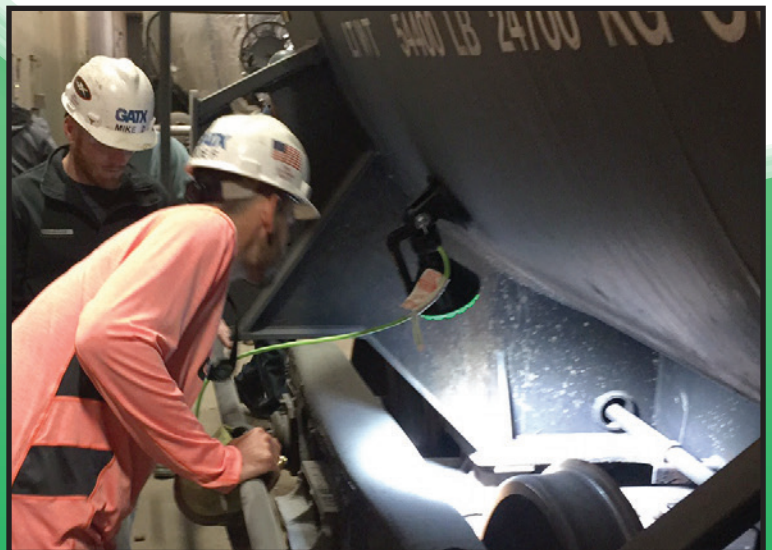

PAR 38 LED LAMP

DURA-LITE | 25° Beam Angle (Spot)

SITE LIGHT
by WESTERN TECHNOLOGY

Model#: DURA-LITE-12V-LED SP [25W 12V AC/DC PAR38 LED Cool White, 25° Beam Angle]

February 2018

INTENDED FOR USE WITH OUR SITE LIGHT™ SERIES

4210LED
SITE LIGHT™

4100LED
SITE LIGHT™

ORDINARY
LOCATION
LIGHTING

2 Silicone Washers
Must be used in conjunction
w/ SITE LIGHT™ Series
(Sold Separately)

Product Features	
Emitter Type:	PAR38-25W LED Bulb (18 LEDs)
Lumens:	2000 Lumens
Beam Angle:	25° (Spot)
Color Temperature:	5600K (>75 CRI)
Power Consumption:	25 Watts
Input Voltage:	12-24V AC/DC
Base Type:	E26, E27
Materials:	Aluminum + Polycarbonate Cover
Dimensions:	Radius: 4.84" (123mm) Height: 5.43" (138mm)
Weight:	1.10lbs (0.50kgs)
Rating:	IP65 - (dust tight, water-resistant)
Warnings:	Risk of Electric Shock Riesgo de Choque Electrico Not for use in Totally Enclosed Luminaires No para usarse en luminarios totalmente cerrados