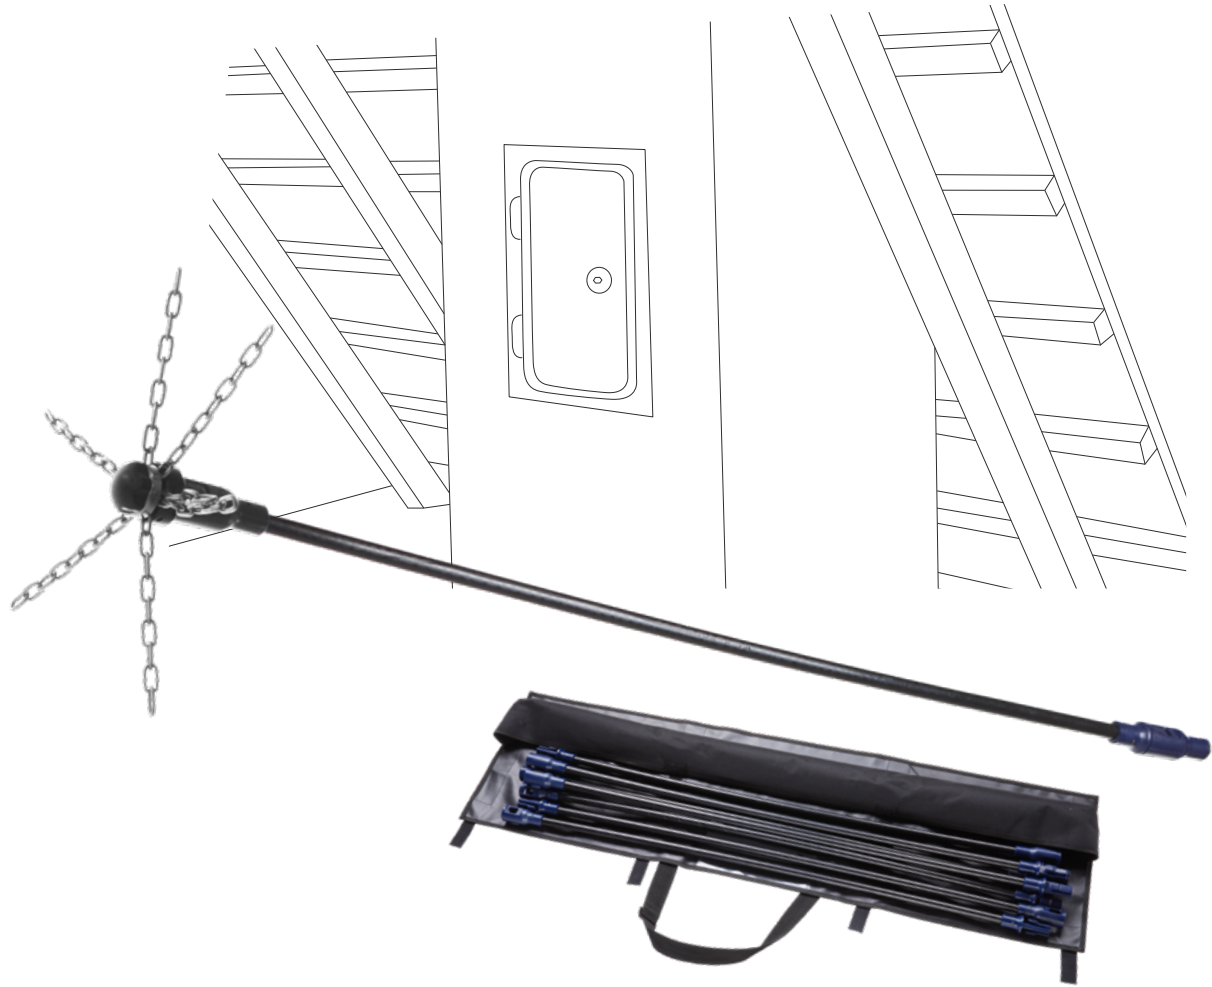

WÖHLER

SIMPLE. QUICK. CLEAN.

Wöhler Snap & Sweep®

Effective sweeping with rotating cleaning tools

The Measure of Technology

Made in
Germany