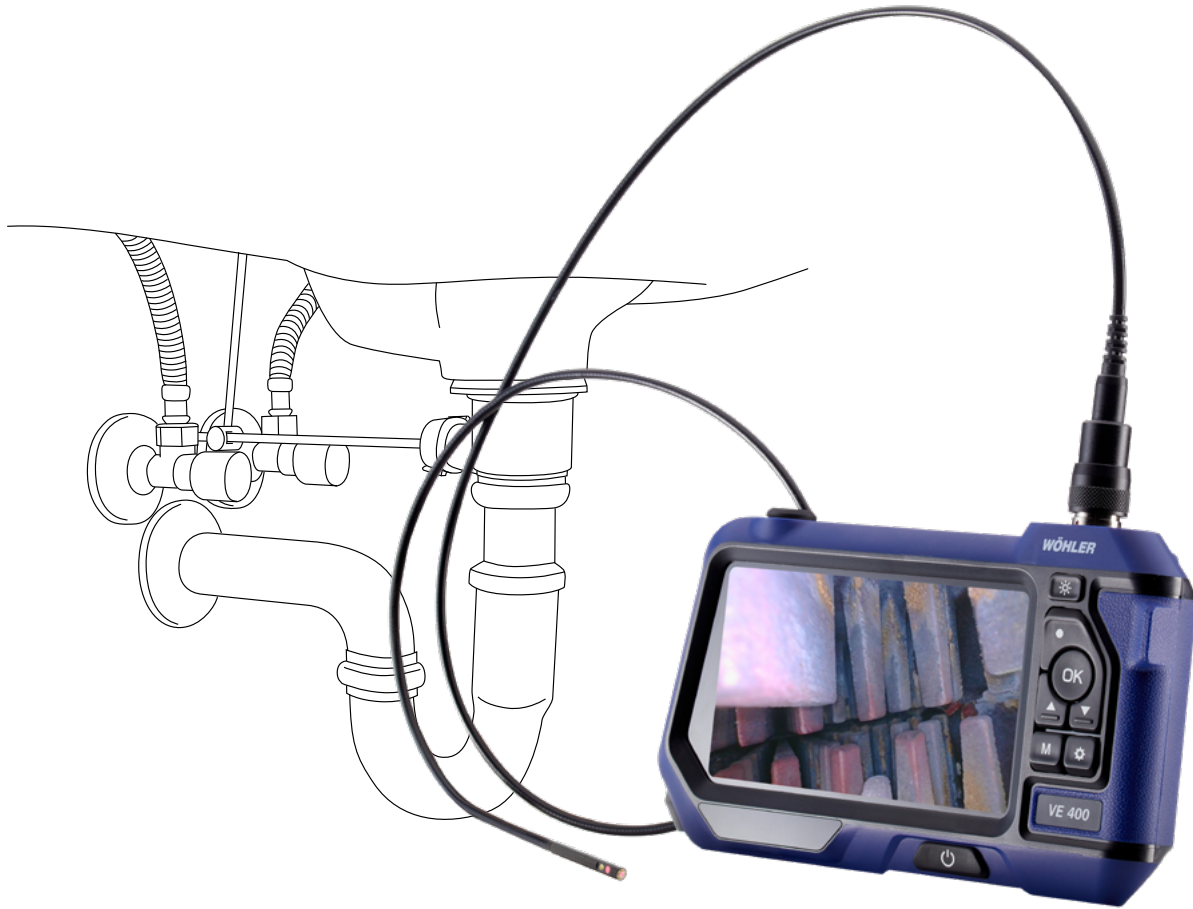

WÖHLER

CLEAR VIEW WHEN SPACE IS TIGHT

Wohler VE 400 HD Video Endoscope

HD inspection of inaccessible cavities

The Measure of Technology

Made in
Germany

Wohler VE 400 HD Video Endoscope

HD inspection of inaccessible cavities

With the Wohler VE 400 you always have an overview, no matter how narrow the space becomes. No matter if sink, boiler, double wall or flue gas line, from an opening diameter of 0.25" you get a razor-sharp view. The possibility to switch between the forward-looking and the 90° camera lens integrated in the probe gives you a full view in any location. Due to IP 67 protection class water is of course no problem. Infinitely adjustable LEDs integrated in the probe head and the possibility of recording videos and photos on SD Card round off the device for professionals.

- ▶ Large 5" HD colour monitor
- ▶ IP 67 waterproof probe
- ▶ Image and video recording on Micro-SD Card
- ▶ Additional lamp on the device with 4 LEDs to illuminate the inspection area
- ▶ 0.15" probe for smallest inspection openings
- ▶ Switchable 0° / 90° straight / side view probe 0.22"
- ▶ Probe length up to 10 ft

Technical Data Wohler VE 400

Monitor	Display	5"
	Resolution	1,280 x 720 px
	Interfaces	Micro-USB-Data-/charging connection Micro-SD Card slot
HD Probe camerahead	Protection	Waterproof to IP 67
File formats	Image format	JPG
	Video format	MP4
Power supply	3,500 mAh Li-Ion battery	
Operating time	4 h	