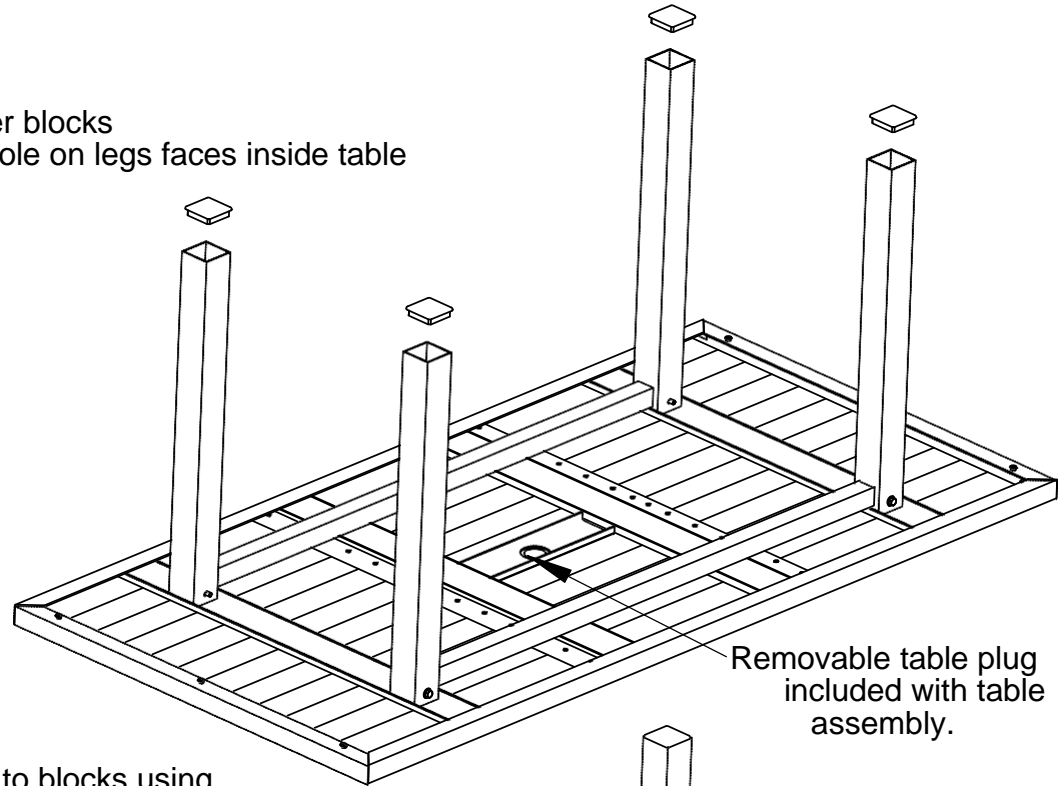

### Features

1. No assembly required

Model: AT3672

- (1) Table top with slats
- (2) Leg Frames
- (1) Hardware Pack

## TOOLS NEEDED

- (2) 1/2" Sockets or wrenches

**Step 1**  
Slide legs over blocks  
Note: Large hole on legs faces inside table

**Step 2**  
Attach legs to blocks using hardware configuration shown below