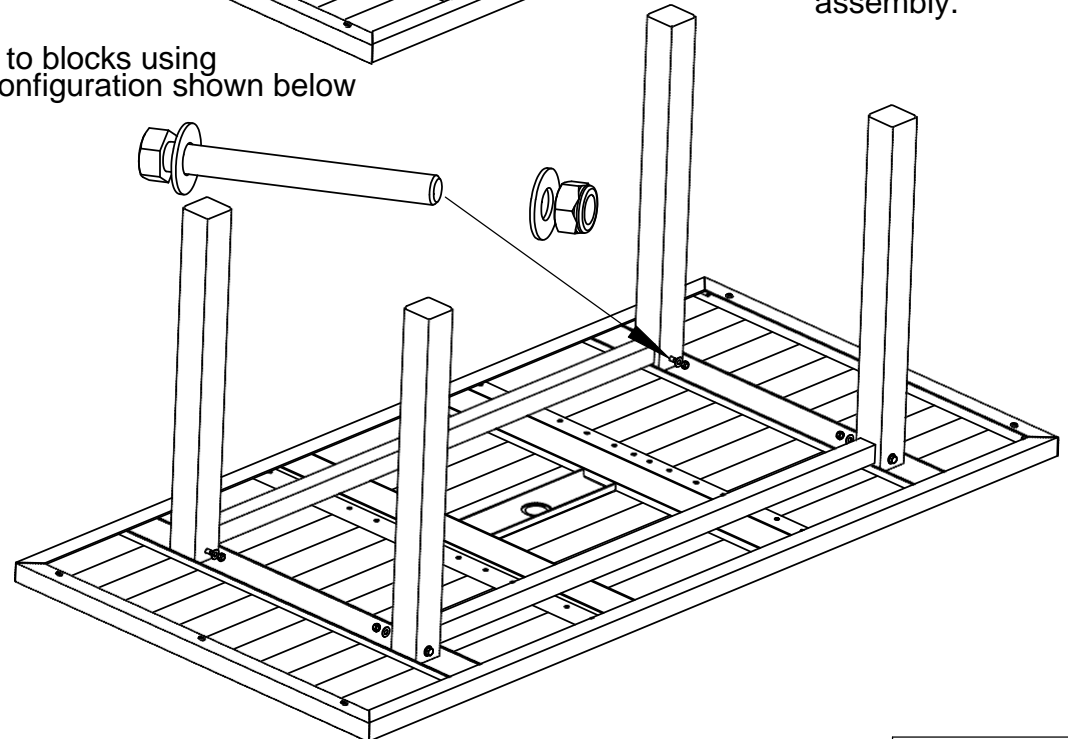

### Features

1. No assembly required

Model: AT3672

- (1) Table top with slats
- (2) Leg Frames
- (1) Hardware Pack

## TOOLS NEEDED

- (2) 1/2" Sockets or wrenches

**Step 1**  
Slide legs over blocks  
Note: Large hole on legs faces inside table

**Step 2**  
Attach legs to blocks using hardware configuration shown below

Qty.	Description
4	5/16-18 X 3 HEX CAP SCREW
4	5/16-18 NYLOCK NUT
8	5/16 X 3/4 OD FLAT WASHER