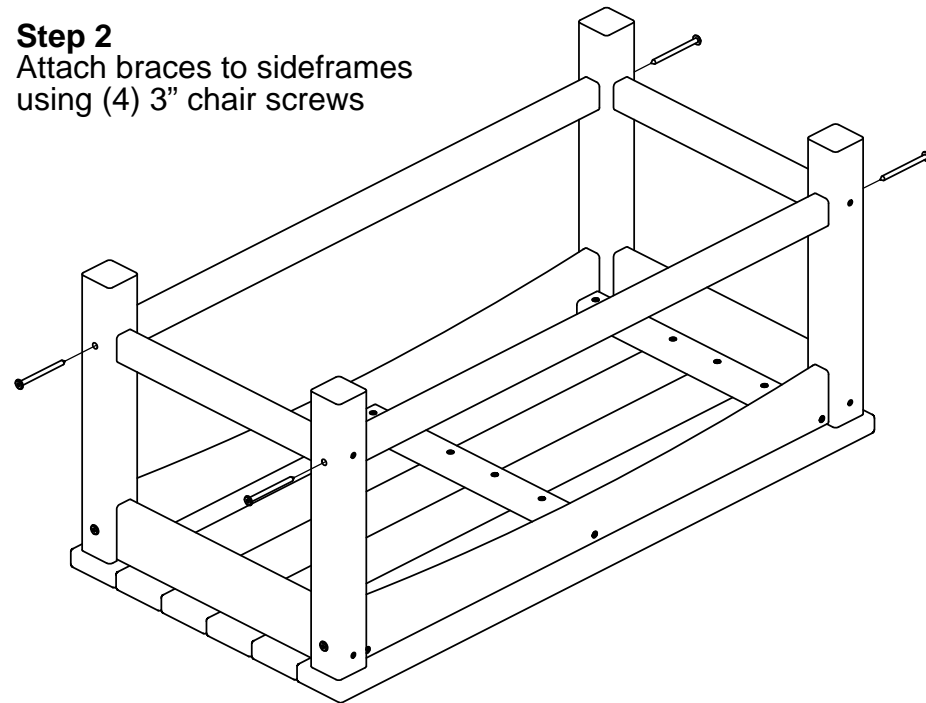

Model: CLT1836

- (2) Sideframes
- (2) Braces
- (1) Table top
- (1) Hardware pack

This Item can be found on  
[www.OutdoorFurniturePlus.com](http://www.OutdoorFurniturePlus.com)

Call 877-595-8543 to order.

**Step 1**  
Lay table top face down.  
Attach sideframes to table top  
using (4) 3" chair screws

**Step 2**  
Attach braces to sideframes  
using (4) 3" chair screws

| Qty. | Description                |
|------|----------------------------|
| 8    | A - .27 X 3 SOCKET WAFER A |