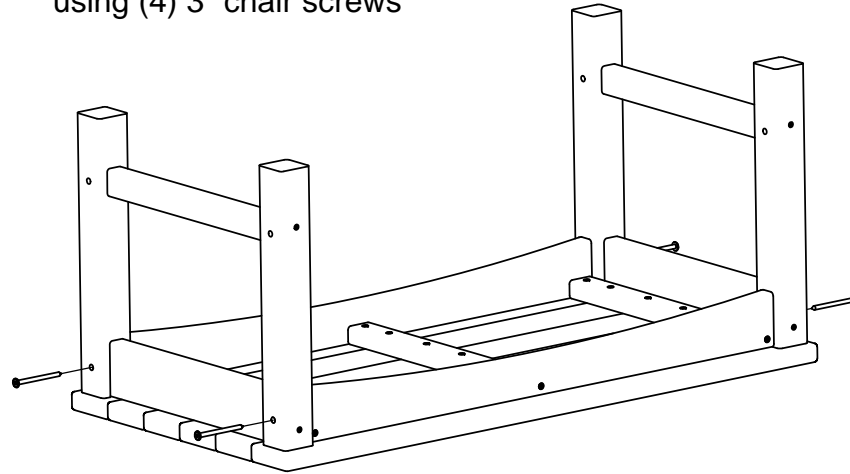

Model: CLT1836

- (2) Sideframes
- (2) Braces
- (1) Table top
- (1) Hardware pack

This Item can be found on  
[www.OutdoorFurniturePlus.com](http://www.OutdoorFurniturePlus.com)

Call 877-595-8543 to order.

**Step 1**  
Lay table top face down.  
Attach sideframes to table top  
using (4) 3" chair screws

**Step 2**  
Attach braces to sideframes  
using (4) 3" chair screws

| Qty. | Description                |
|------|----------------------------|
| 8    | A - .27 X 3 SOCKET WAFER A |