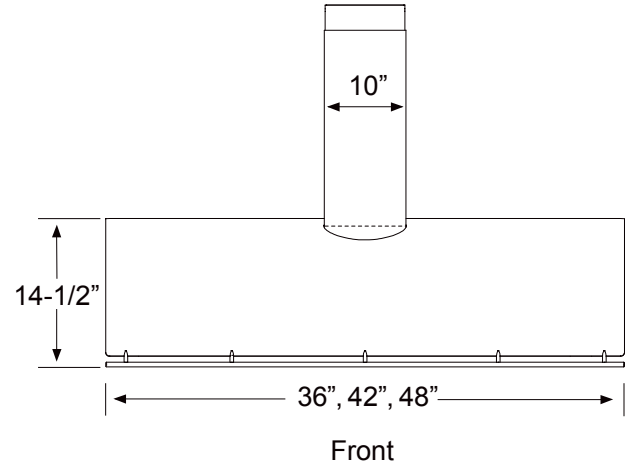

DESIGNER:
FU-TUNG CHENG