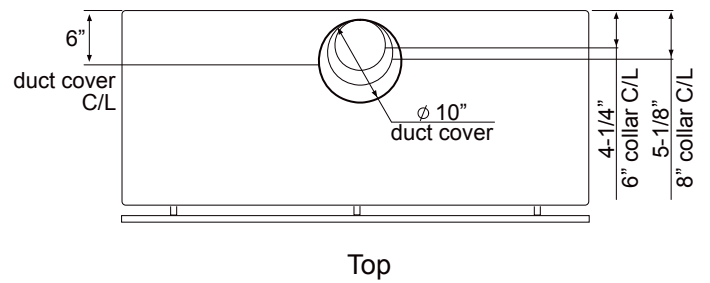

DESIGNER:
FU-TUNG CHENG

Shown in Stainless Steel

Shown in Brushed Gold

Optional Wireless Remote Control

WALL

DESIGNER:
FU-TUNG CHENG

MODEL

Brushed Gold	COK-E36CBGX	COK-E42CBGX	COK-E48CBGX
Stainless Steel	COK-E36CSX	COK-E42CSX	COK-E48CSX
Size	36"	42"	48"