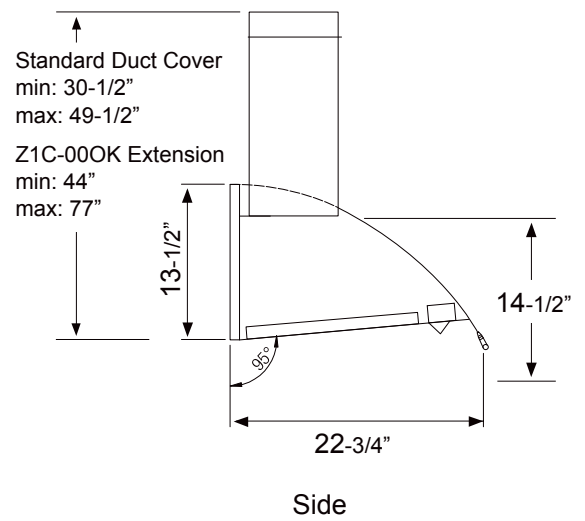

DESIGNER:
FU-TUNG CHENG

Shown in Stainless Steel

Shown in Brushed Gold

Optional Wireless Remote Control

WALL

DESIGNER:
FU-TUNG CHENG

MODEL

Brushed Gold	COK-E36CBGX	COK-E42CBGX	COK-E48CBGX
Stainless Steel	COK-E36CSX	COK-E42CSX	COK-E48CSX
Size	36"	42"	48"