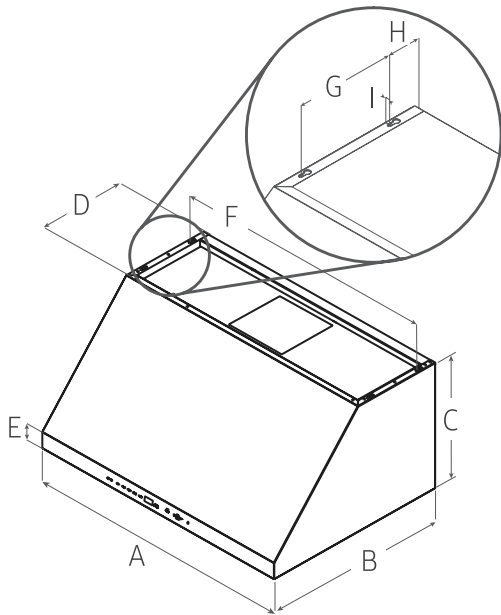

DIMENSIONS & WEIGHT

APPLIANCE DIMENSIONS (W X H X D) (IN.)	30" X 25" X 18"
--	-----------------

WARRANTY

LIMITED, PARTS AND LABOR	2 YEARS
--------------------------	---------

ACCESSORIES

DHD-D3020CS	DUCT COVER SILVER STAINLESS
DHD-D3020CM	DUCT COVER GRAPHITE STAINLESS
DHD-D0000CS	DUCT COVER EXTENSION SILVER STAINLESS
DHD-D0000CM	DUCT COVER EXTENSION GRAPHITE STAINLESS

30-INCH PRO-CANOPY WALL HOOD

APPLIANCE DIMENSIONS

30"

A	30" (76 CM)
B	25" (63.2 CM)
C	18" (45.7 CM)
D	12" (30.5 CM)
E	2-3/4" (7 CM)
F	29-1/8" (74 CM)
G	7-1/2" (19 CM)
H	2-9/16" (6.5 CM)
I	3/8" (1 CM)

®/™ © 2022. Dimensions are for planning purposes only. For complete details, see Installation Instructions packed with product. Specifications subject to change without notice. For product questions, visit www.dacor.com or call Customer Assurance at (833) 83-ELITE.