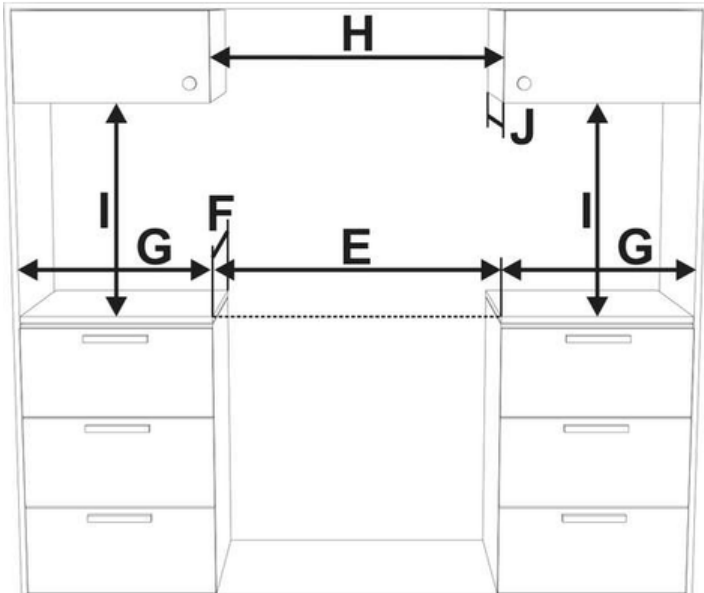

### Dimensions and Volume

Minimum Height	35.563"
Maximum Height	36.563"
Width	35.938"
Depth	24.813"
Depth With Door 90° Open	43.938"
Oven Interior Height	14 1/2"
Oven Interior Width	28 1/4"
Oven Interior Depth	16 1/2"
Oven Capacity	4.4 Cu. Ft.

# Electrolux

36" Induction Freestanding Range

ECFI3668AS

Version : 01/21

<b>E</b>	914 mm	36"
<b>F</b>	603 mm	23" 3/4
<b>G</b>	178 mm	7"
<b>H</b>	min. 914 mm	min. 36"
<b>I</b>	min. 457 mm	min. 18"
<b>K</b>	max. 330 mm	max. 13"

<b>A</b>	912.4 mm	35 15/16"
<b>B</b>	min: 627 mm max: 631 mm	min: 24 11/16" max: 24 13/16"
<b>C</b>	1116 mm	43 15/16"
<b>D</b>	min: 903 mm max: 929 mm	min: 35 9/16" max: 36 9/16"

High standards of quality at Electrolux Home Products, Inc. mean we are constantly working to improve our products. We reserve the right to change specifications or discontinue models without notice.