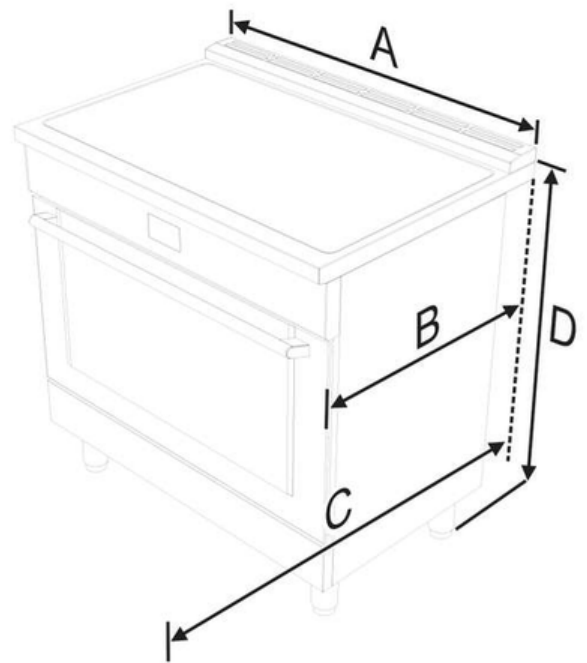

# Electrolux

36" Induction Freestanding Range

ECFI3668AS

Version : 01/21

<b>E</b>	914 mm	36"
<b>F</b>	603 mm	23" 3/4
<b>G</b>	178 mm	7"
<b>H</b>	min. 914 mm	min. 36"
<b>I</b>	min. 457 mm	min. 18"
<b>K</b>	max. 330 mm	max. 13"

<b>A</b>	912.4 mm	35 15/16"
<b>B</b>	min: 627 mm max: 631 mm	min: 24 11/16" max: 24 13/16"
<b>C</b>	1116 mm	43 15/16"
<b>D</b>	min: 903 mm max: 929 mm	min: 35 9/16" max: 36 9/16"

High standards of quality at Electrolux Home Products, Inc. mean we are constantly working to improve our products. We reserve the right to change specifications or discontinue models without notice.