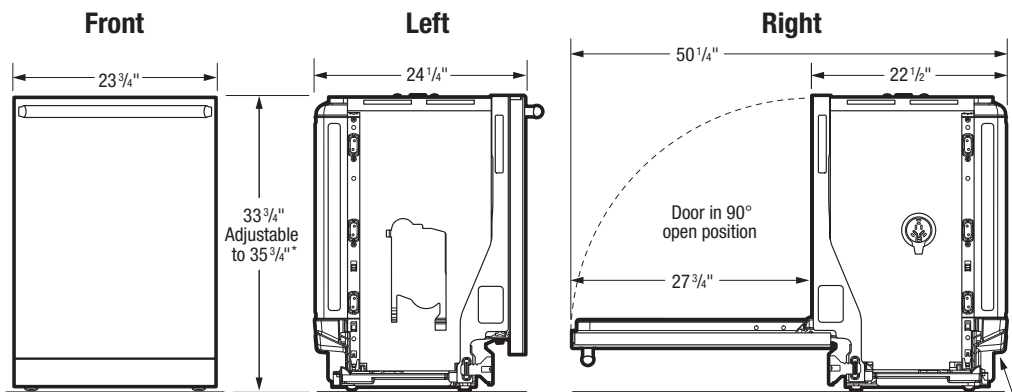

EDSH4944AS

Available Colors : Stainless Steel

Version : 02/20

Dishwasher

24" Built-In Dishwasher

Installation Drawing

*Height only adjustable to $35\frac{3}{4}$ " max. when installed in $35\frac{3}{4}$ " max. standard cabinetry cutout. (Dimensions do NOT include insulation – insulation blanket may be compressed during installation.)

Power supply & water inlet location (bottom rear)