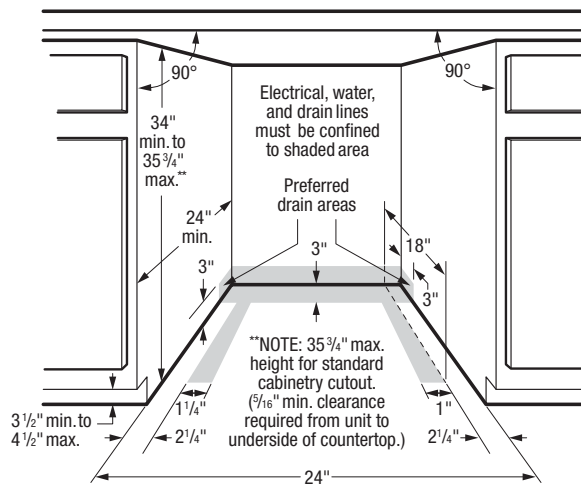

Electrolux Major Appliances, N.A.

USA • 10200 David Taylor Drive • Charlotte, NC 28262 • 1-877-4electrolux (1-877-435-3287) • electroluxappliances.com
CANADA • 5855 Terry Fox Way • Mississauga, ON L5V 3E4 • 1-800-265-8352 • electroluxappliances.ca