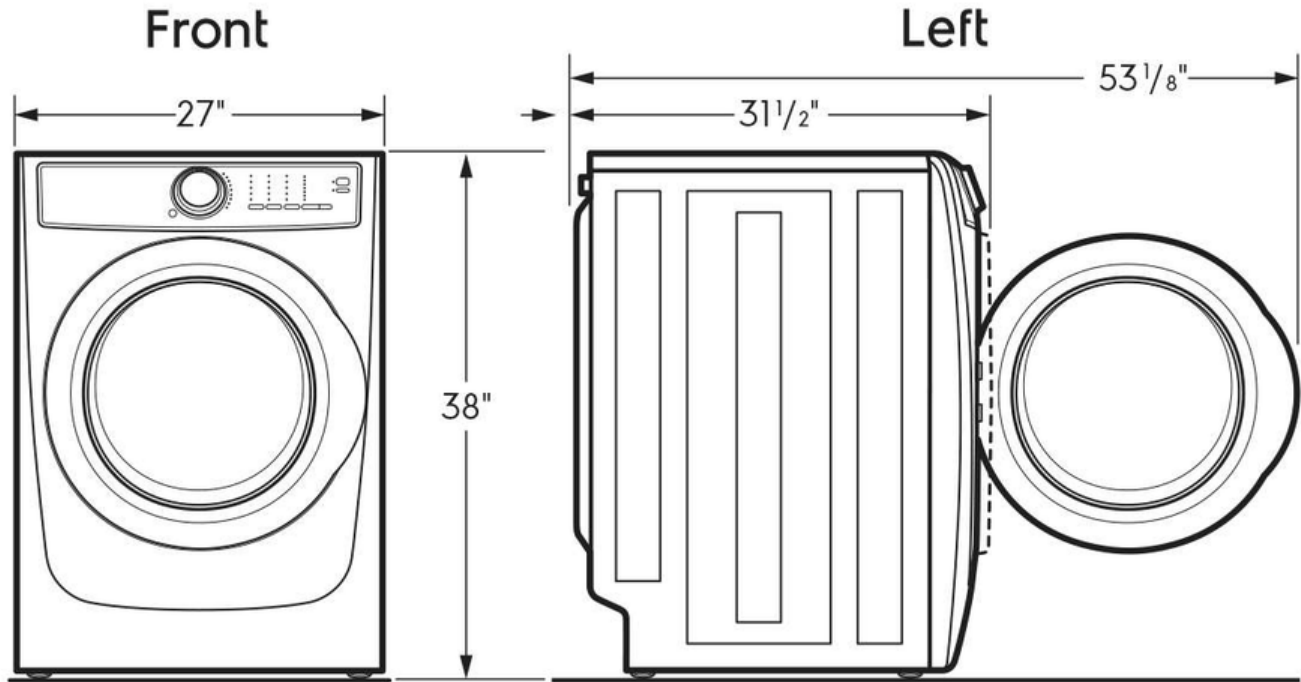

Electrolux

Electric 8.0 Cu. Ft. Front Load Dryer

ELFE7337AW

Version : 06/21