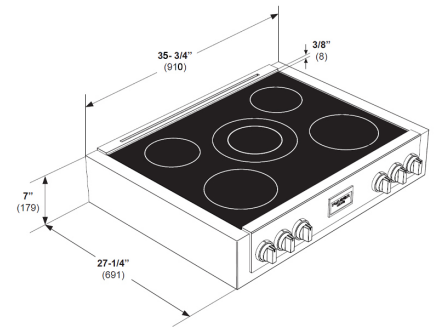

SOFIA

36" PROFESSIONAL INDUCTION RANGE TOP

CODE ID	F6IRT365S1 - 36" PROFESSIONAL INDUCTION RANGE TOP				
Series and Finish	600 Series - Professional Design - Stainless Steel				
CONTROL PANEL					
Control Type	6 Heavy Duty Knobs				
COOKTOP					
Type	INDUCTION				
Cooking Surface	Ceramic Glass				
INDUCTION COOKTOP FEATURES					
Pot Detection System	•				
Child Lock Function	•				
Cooling Fan System	•				
Failure Codes Indication	•				
Knob for Power Setting (illuminated)	•				
Power Levels	1 to 9				
Digital Display for Power Level indication	•				
Melting Function 113°F / 45°C	•				
Warming Function 158°F / 70°C	•				
Booster/Fast Boil Function for Each Zone	•				
Automatic Heat-up Time	•				
Minute Minder	•				
Residual Heat Indication	•				
Cooking Zones	5				
Burners types (Front-L/Front-R) Power (Max/Booster)	Inductor	9"	(230 mm)	2300W / 3700W	
Burners types (Rear-L/Rear-R) Power (Max/Booster)	Inductor	7 - 3/4"	(200 mm)	1850W / 3000W	
Burners types (Inner Middle) Power (Max/Booster)	Inductor	7 - 3/4"	(200 mm)	1850W / 2600W	
Burners types (Outer Middle) Power (Max/Booster)	Inductor	11"	(280 mm)	3000W / 5500W	
DIMENSIONS/WEIGHT					
Overall dim - Width	35 - 3/4"		(910 mm)		
Overall dim - Height	7"		(179 mm)		
Overall dim - Depth	29 - 3/4"		(756 mm)		
Cut-out - Width	36"		(916 mm)		
Cut-out - Height (min)	7"		(179 mm)		
Cut-out - Depth (min - max)	24", 25 - 1/2"		(610 mm) - (650 mm)		
POWER / RATINGS (208/240 V, 60 HZ)					
kW / Amps rating at 240V, 60Hz	10.80 kW - 45A				
kW / Amps rating at 208V, 60Hz	9.80 kW - 47A				
Power Cable	Conduit				
INSTRUCTIONS FOR USE					
Use & Care Manual / Installation Manual	English / French / Spanish