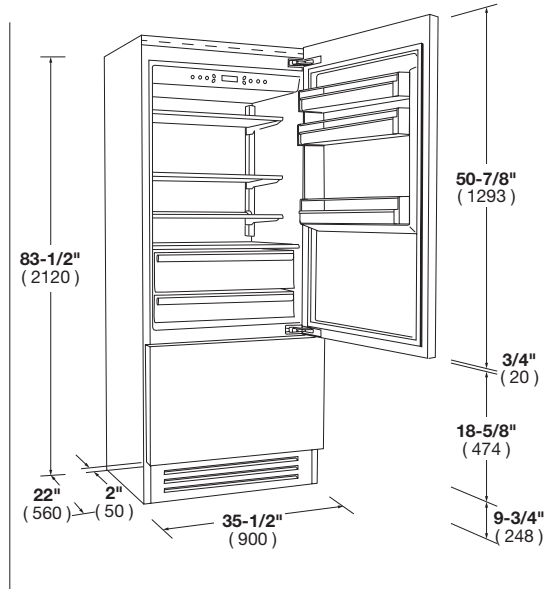

BUILT-IN FRIDGE 36"

CODE ID

36" PROFESSIONAL BUILT-IN FRIDGE

F71BM3601-R

RIGHT DOOR

CODE ID

F71BM3601-L

LEFT DOOR

Holiday Mode

Ice Maker

FRIDGE

Fridge Compartment
Flexzone Bottom Drawer
Total No Frost
Stainless Steel Crisper Drawers
Ice Maker with ice tray
LED Lighting
Brilliant white aluminium interior
Overlay Panel

OPTIONAL ACCESSORIES

REFHANDPRO36
Sofia Fridge Pro Handle Kit
REFSBSINT60
Installation kit

SOFIA

36" PROFESSIONAL BUILT-IN FRIDGE

CODE ID	LEFT DOOR	F71BM36O1-L 36" PROFESSIONAL BUILT-IN FRIDGE	F71BM36O1-R 36" PROFESSIONAL BUILT-IN FRIDGE	RIGHT DOOR
Series and Finish	Series 700 - Distinto - Overlay Panel			
PERFORMANCES/CAPACITY				
Annual Energy Usage	\$70 (580 kWh)			
Noise Level db	40			
Fridge compartment capacity (cbft)	14.7			
Flexzone Bottom-Drawer capacity (cbft)	3.8			
FEATURES				
Fridge Compartment				
Glass Shelves	2			
Adjustable Door Shelves	3			
Micro shot-peened Stainless Steel Drawers	2 Low Temp			
Flexzone Bottom-Drawer				
White Painted Drawers	1			
Internal Drawers	1 + 1 ice tray			
LED lighting	•			
Ice Maker	•			
Equipment				
No Frost	•			
Flexzone	•			
TruPivot hinges	•			
DIMENSIONS/WEIGHT				
Width in	35 - 3/8"	(900 mm)		
Height in	83 - 1/2"	(2121 mm)		
Depth without handle in	25"	(635 mm)		
Minimum niche height in	84"	(2134 mm)		
Door clearance in	57 - 7/8"	(1470 mm)		
Door opening angle	105°			
Net Weight	474 lbs	(215 kg)		
POWER / RATINGS (115 V, 60 HZ)				
Watts / Amps	552W - 4.8A			
Power Cable	Nema 5-15P			
INSTRUCTIONS FOR USE				
Use & Care Manual / Installation Manual	English / French / Spanish			