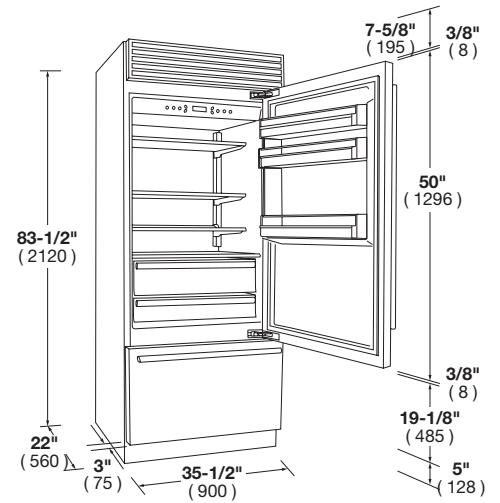

SOFIA PROFESSIONAL FRIDGE 36"

CODE ID

36" PROFESSIONAL FRIDGE

F7PBM36S1-R

RIGHT DOOR

CODE ID

F7PBM36S1-L

LEFT DOOR

Holiday Mode

Ice Maker

FRIDGE

Fridge Compartment
Flexzone Bottom Drawer
Total No Frost
Stainless Steel Crisper Drawers
Ice Maker with ice tray
LED Lighting
Brilliant white aluminium interior

OPTIONAL ACCESSORIES

REFSBSPRO60
Coupling kit with a 24" wine cellar
REFSBSPRO72
Two 36" Fridges coupling kit

SOFIA

36" PROFESSIONAL FRIDGE

CODE ID	LEFT DOOR	F7PBM36S1-L 36" PROFESSIONAL FRIDGE	F7PBM36S1-R 36" PROFESSIONAL FRIDGE	RIGHT DOOR
Series and Finish	Series 700 - Professional Design - Stainless Steel			
PERFORMANCES/CAPACITY				
Annual Energy Usage	\$69 (571 kWh)			
Noise Level db	40			
Fridge compartment capacity (cbft)	14.7			
Flexzone Bottom-Drawer capacity (cbft)	3.8			
FEATURES				
Fridge Compartment				
Glass Shelves	2			
Adjustable Door Shelves	3			
Micro shot-peened Stainless Steel Drawers	2 Low Temp			
Flexzone Bottom-Drawer				
White Painted Drawers	1			
Internal Drawers	1 + 1 ice tray			
LED lighting	•			
Ice Maker	•			
Equipment				
No Frost	•			
Flexzone	•			
TruPivot hinges	•			
DIMENSIONS/WEIGHT				
Width in	35 - 3/8"	(900 mm)		
Height in	83 - 1/2"	(2121 mm)		
Depth without handle in	25"	(635 mm)		
Minimum niche height in	84"	(2134 mm)		
Door clearance in	57 - 7/8"	(1470 mm)		
Door opening angle	105°			
Net Weight	540 lbs	(245 kg)		
POWER / RATINGS (115 V, 60 HZ)				
Watts / Amps	552W - 4.8A			
Power Cable	Nema 5-15P			
INSTRUCTIONS FOR USE				
Use & Care Manual / Installation Manual	English / French / Spanish			