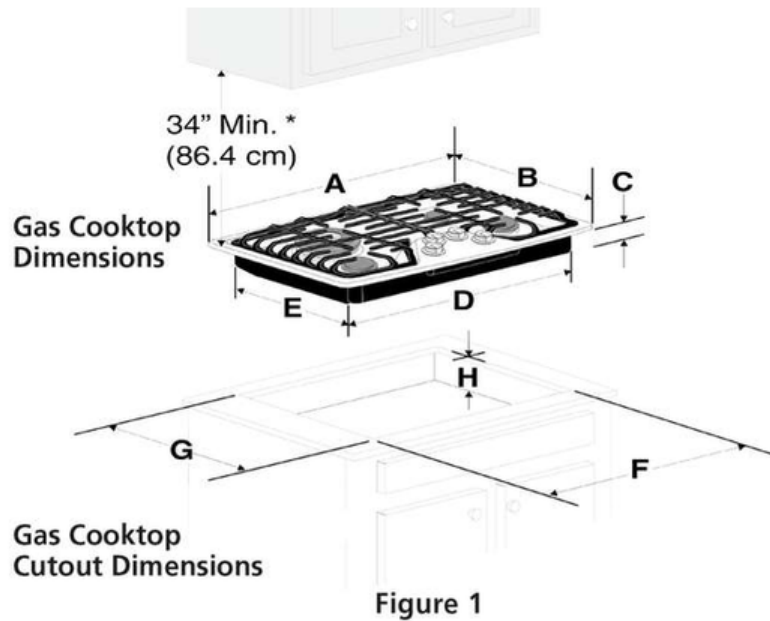

Display

Control Location	Front
Display Type	Mechanical

Dimensions and Volume

Height	2 7/16"
Width	36"
Depth	21"
Cutout Height	7 1/2"
Minimum Cutout Width	33 7/8"
Minimum Cutout Depth	19"
Maximum Cutout Width	35 5/8"
Maximum Cutout Depth	20"

Specifications subject to change. Accessories information available on the web at frigidaire.com / frigidaire.ca

Frigidaire

36" Gas Cooktop

FCCG3627AS, FCCG3627AB

Version : 05/22

PRODUCT DIMENSIONS					
MODEL	A. WIDTH	B. DEPTH	C. HEIGHT	D. BOX WIDTH	E. BOX DEPTH
36" Gas Cooktop	36" (91.4 cm)	21" (53.3 cm)	2 7/16" (6.2 cm)	33 5/8" (85.4 cm)	18 7/8" (47.9 cm)

CUTOUT DIMENSIONS					H. HEIGHT BELOW COOKTOP
MODEL	F. WIDTH		G. DEPTH		
	MINIMUM	MAXIMUM	MINIMUM	MAXIMUM	
36" Gas Cooktop	33 7/8" (86.0 cm)	35 5/8" (90.3 cm)	19" (48.3 cm)	20" (50.8 cm)	7.5" (19.0 cm)