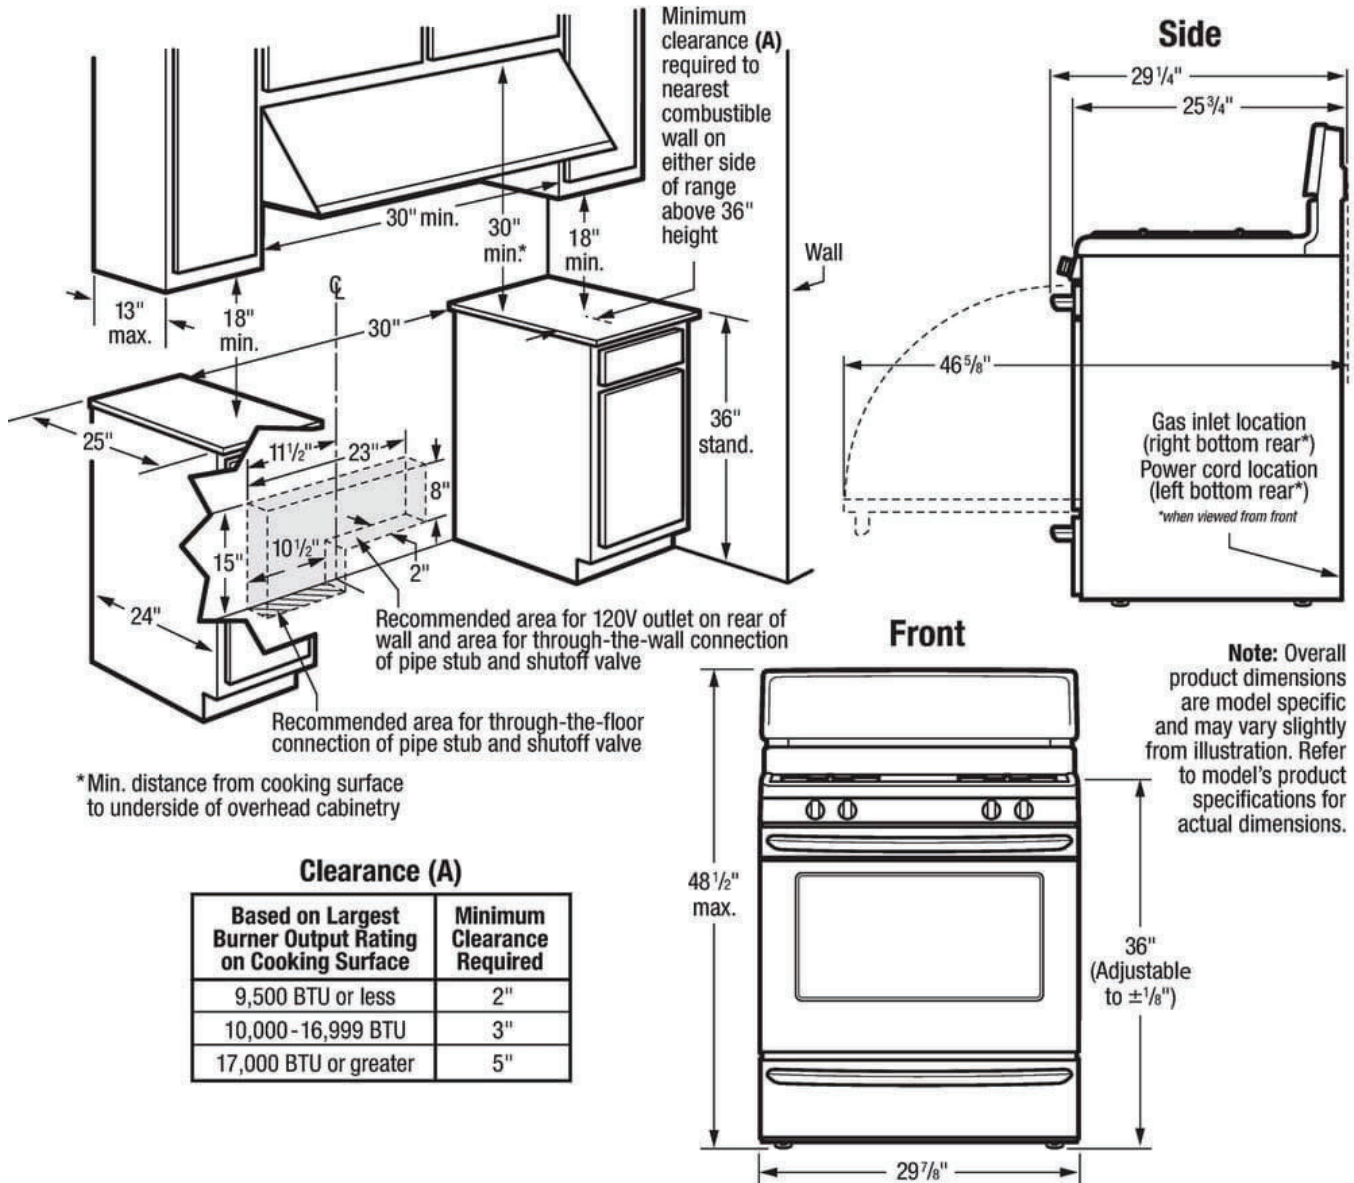

FCRG3015AB

FCRG3015AW

Available Colors : White, Black

Version : 04/19

Gas Range

30" Gas Range

Installation Drawing

FRIGIDAIRE

USA • 10200 David Taylor Drive • Charlotte, NC 28262 • 1-800-FRIGIDAIRE • frigidaire.com
CANADA • 5855 Terry Fox Way • Mississauga, ON L5V 3E4 • 1-800-265-8352 • frigidaire.ca

© 2018 Electrolux Home Products, Inc.