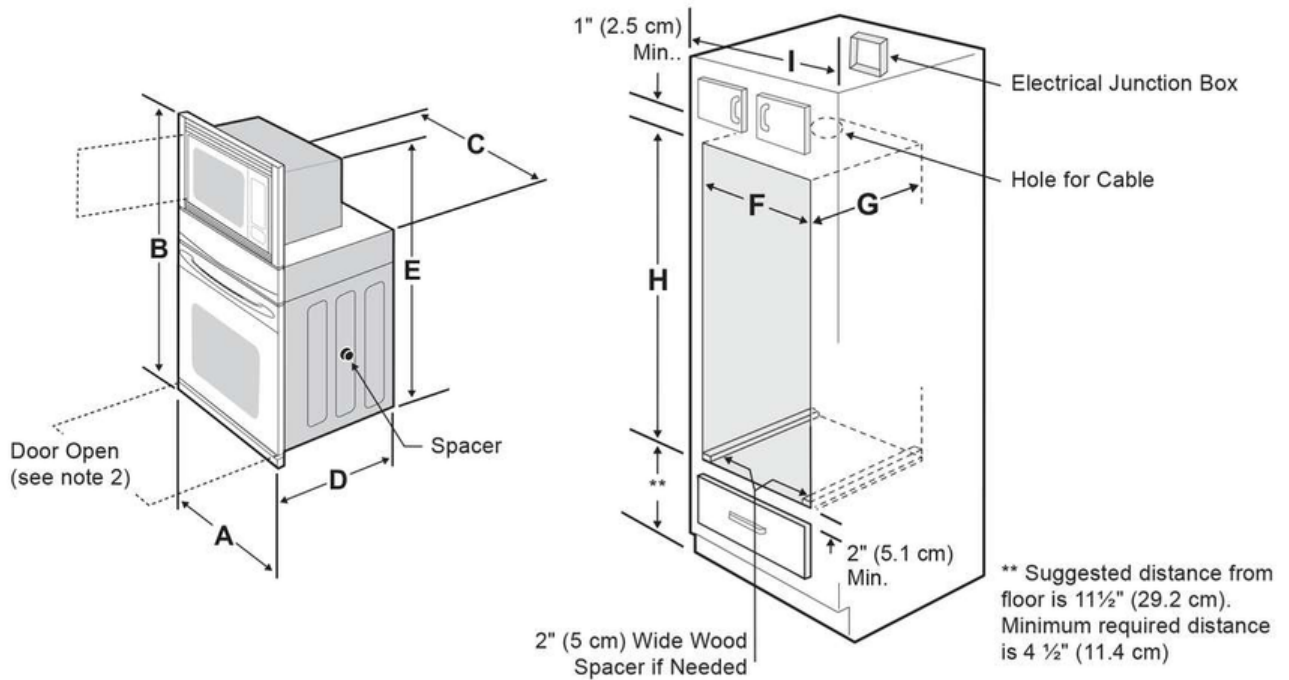

NOTES:

1. Allow at least 21" (53.3cm) clearance in front of oven for door depth when it is open.
2. Dimension G (cutout depth) is critical to the proper installation of the built-in oven. If the oven decorative trim does not butt against the cabinet verify dimension G to assure it is the required depth.
3. For a cutout height greater than H maximum, add 2" (5 cm) wide wood shims of appropriate height to each side of the opening under the appliance side rails. You can order a larger bottom trim through a service center.
4. If the junction box is below the oven, longer conduit cables are available through a service center.

Figure 1: Product and Cutout Dimensions

PRODUCT DIMENSIONS					
A	B	C	D		E
27" (68.6 cm)	42³/₄" (108.6 cm)	24⁵/₈" (62.5 cm)	25" (63.5 cm)		41³/₁₆" (104.6 cm)
CUTOUT DIMENSIONS AND CABINET WIDTH					
F		G Min.	H		I Min.
Min.	Max.		Min.	Max.	
24⁷/₈" (63.2 cm)	25¹/₄" (64.1 cm)	24" (61.0 cm)	41¹/₄" (104.8 cm)	41⁷/₈" (106.5 cm)	27¹/₈" (68.9 cm)

Note: For planning purposes only. Always consult local and national electric, gas and plumbing codes.

Refer to Product Installation Guide for detailed installation instructions on the web at frigidaire.com / frigidaire.ca

Specifications subject to change. Accessories information available on the web at frigidaire.com / frigidaire.ca