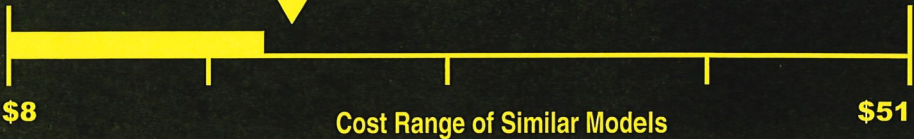

ENERGYGUIDE

CLOTHES WASHER
Capacity Class: STANDARD

FRIGIDAIRE
Model(s): FLCE752AW

Capacity (tub volume): 3.9 cubic feet

Compare ONLY to other labels with yellow numbers.
Labels with yellow numbers are based on the same test procedures

Estimated Yearly Energy Cost (when used with an electric water heater)

\$21

175 kWh

Estimated Yearly Electricity Use

\$13

Estimated Yearly Energy Cost
(when used with a natural gas water heater)

- Your cost will depend on your utility rates and use.
- Cost range based only on STANDARD capacity models.
- Estimated energy cost based on six wash loads a week and a national average electricity cost of 12 cents per kWh and natural gas cost of \$1.09 per therm.