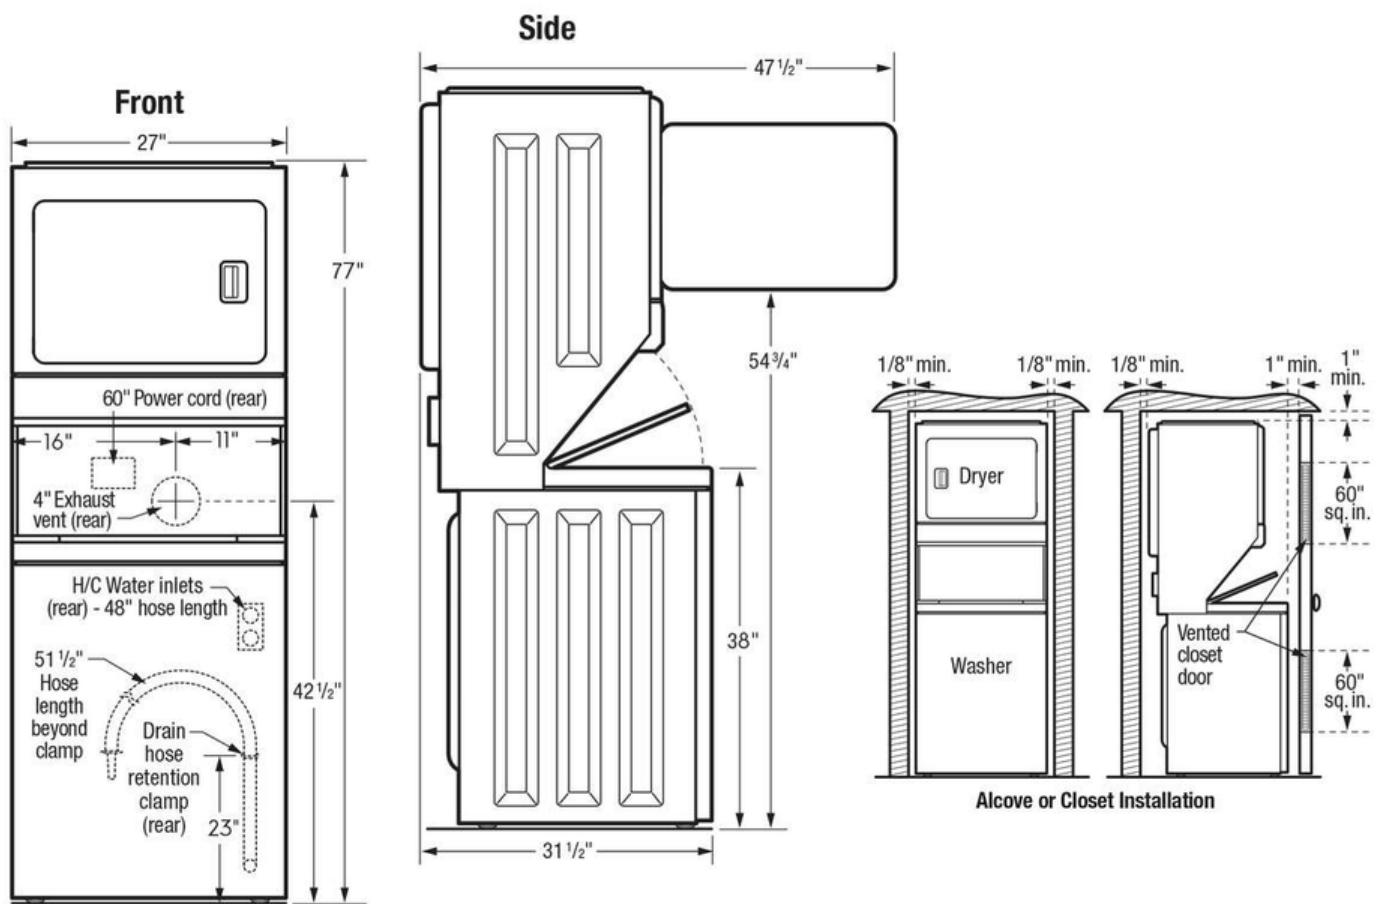

Frigidaire

Electric Long Vent Stacked Laundry Center - 3.9 Cu. Ft. Washer and 5.5 Cu. Ft. Dryer

Version : 01/22

Note: For planning purposes only. Always consult local and national electric, gas and plumbing codes.

Refer to Product Installation Guide for detailed installation instructions on the web at frigidaire.com / frigidaire.ca

Specifications subject to change. Accessories information available on the web at frigidaire.com / frigidaire.ca

USA • 10200 David Taylor Drive • Charlotte, NC 28262 • 1-800-FRIGIDAIRE • frigidaire.com

CANADA • 5855 Terry Fox Way • Mississauga, ON L5V 3E4 • 1-800-265-8352 • frigidaire.ca