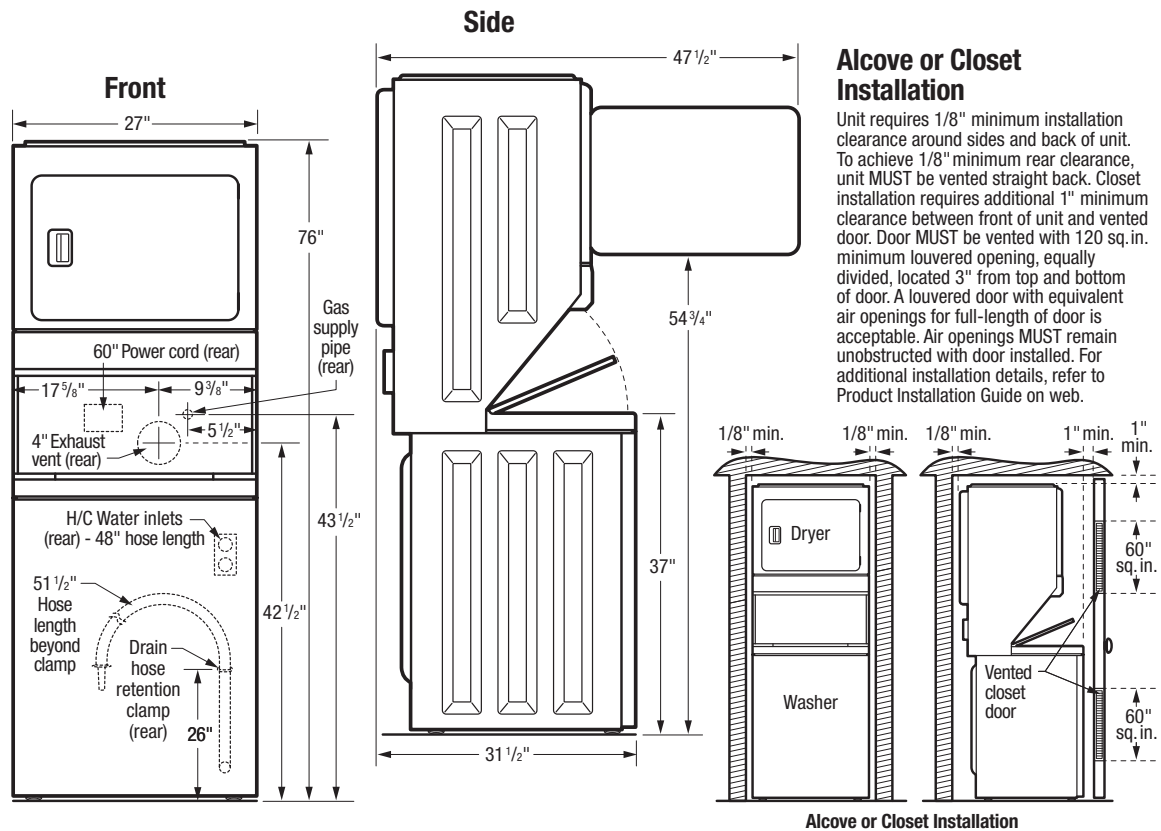

FLCG7522AW

Laundry Center

Available Colors : White

Gas Washer/Dryer Laundry Center - 3.9 Cu. Ft Washer and 5.6 Cu. Ft. Dryer

Version : 12/19

Installation Drawing

FRIGIDAIRE

USA • 10200 David Taylor Drive • Charlotte, NC 28262 • 1-800-FRIGIDAIRE • frigidaire.com
CANADA • 5855 Terry Fox Way • Mississauga, ON L5V 3E4 • 1-800-265-8352 • frigidaire.ca