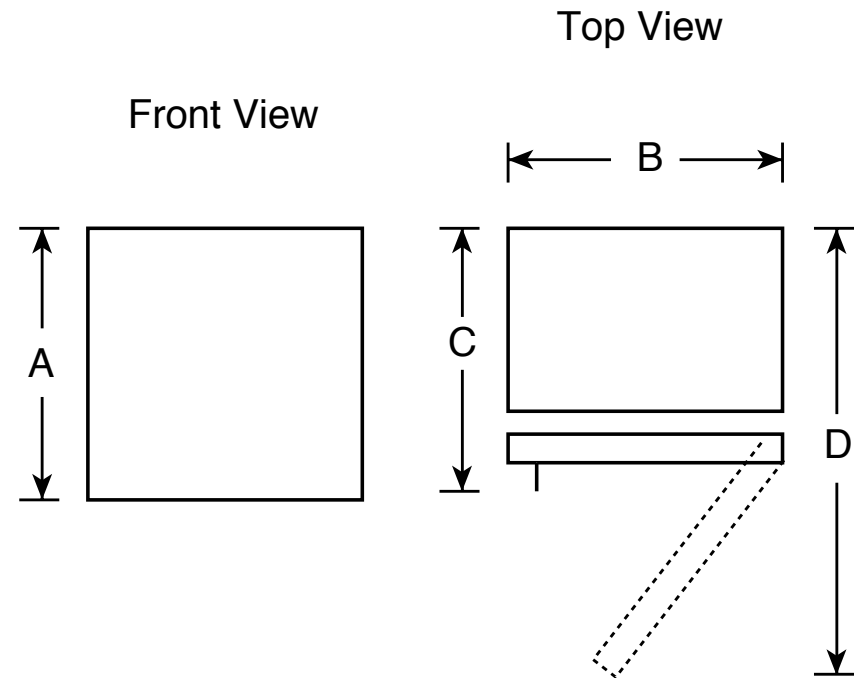

PCR06BAT

GE Profile™ Beverage Center

Dimensions and Installation Information (in inches)

Overall Dimensions	Height (in.) A	34-1/8
	Width (in.) B	23-3/4
	Depth with handle (in.) C	25
	Depth with door open 90° (in.) D	45-1/4
Air Clearances	Each side (in.)	0
	Top (in.)	0
	Back (in.)	0

- Adjustable temperature controls
- 150 can capacity or 126 cans and 12 bottle flexibility
- Full-Extension Wine Racks with Beechwood Fronts - Slides in and out with ease, making loading and unloading effortless
- Spillproof Glass Shelves - Help contain spills for ease of cleaning
- Tinted Glass Door with Stainless Steel Accents - Delivers a high-end and modern appearance that blends with existing appliances and décor
- Interior Display Lighting - Illuminates the contents to make selection quick and easy
- Built-in capability
- Recessed Handle - A modern, ergonomic design that adds to the sleek appearance and is simple to use
- Model PCR06BATSS – Stainless steel