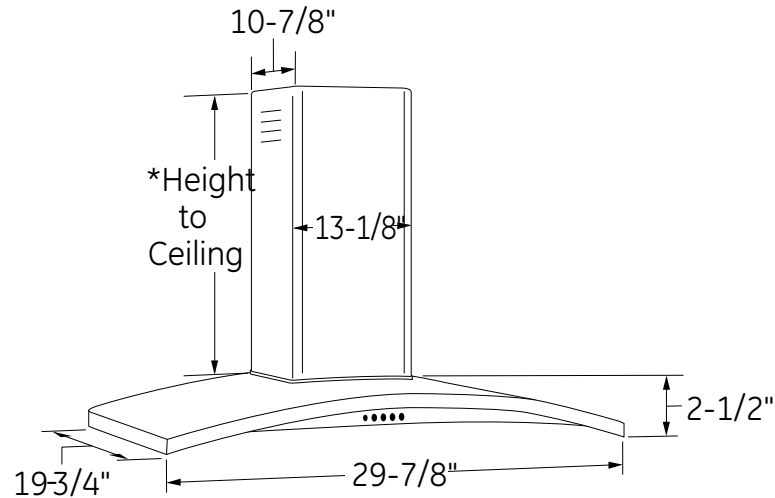

PV970N

GE Profile™ 30" Wall-Mount Hood

Dimensions and Installation Information (in inches)

Installation Information:

Before installing, consult Use & Care/ installation instructions packed with product for current dimensional data.

Amp Rating	
120V	4.1

30" Models Require a 30" Wide Opening

* The supplied duct cover fits 7'11" to 9'7" ceiling heights (10' in recirculation mode).

For answers to your Monogram®, GE Profile™ or GE® appliance questions, visit our website at ge.com or call GE Answer Center® service, 800.626.2000.