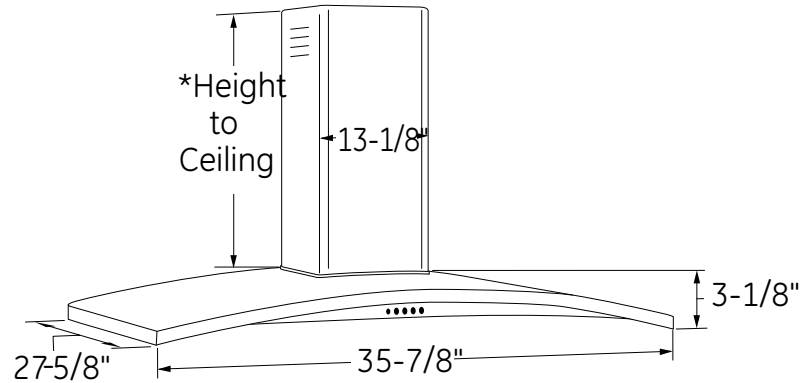

PV977N

GE Profile™ 36" Island Hood

Dimensions and Installation Information (in inches)

Installation Information:

Before installing, consult Use & Care/ installation instructions packed with product for current dimensional data.

Amp Rating	
120V	4.4

* The Supplied Duct Cover Fits 7'11" to 9'10" ceiling heights
36" Models Require a 36" Wide Opening

For answers to your Monogram®, GE Profile™ or GE® appliance questions, visit our website at ge.com or call GE Answer Center® service, 800.626.2000.