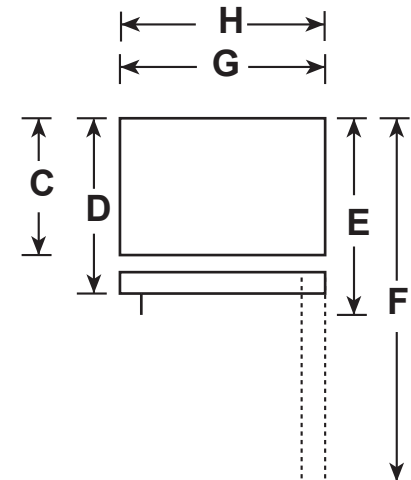

TOP VIEW

For answers to your Monogram, GE Café™, GE Profile™ or GE Appliances product questions, visit our website at geappliances.com or call GE Answer Center® Service, 800.626.2000.

Listed by Underwriters Laboratories

As an ENERGY STAR® partner, GE has determined that this product meets the ENERGY STAR guidelines for energy efficiency.