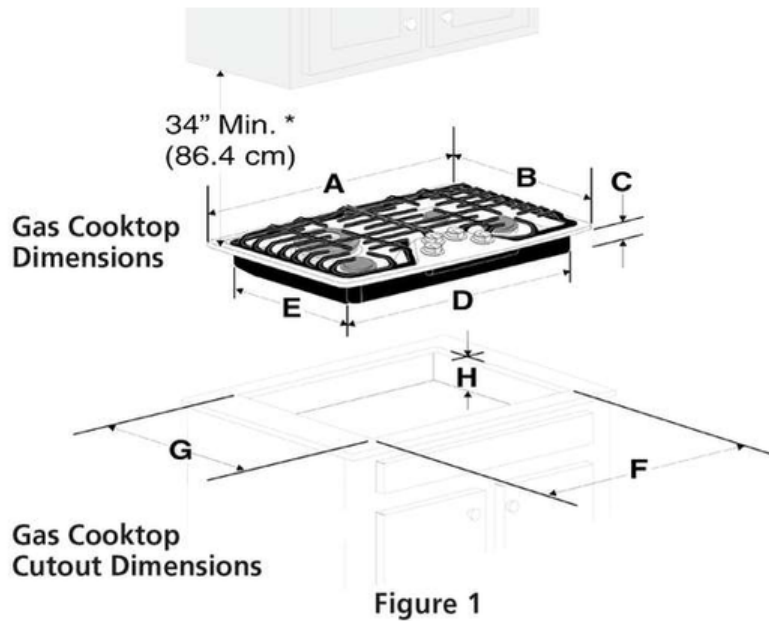

Display

Control Location	Front
------------------	-------

Exterior

Backlit Knobs	Yes
---------------	-----

Dimensions and Volume

Height	2 7/16"
Width	36"
Depth	21"
Cutout Height	7 1/2"
Minimum Cutout Width	33 7/8"
Minimum Cutout Depth	19"
Maximum Cutout Width	35 5/8"
Maximum Cutout Depth	20"

GCCG3648AS, GCCG3648AB

Version : 04/22

PRODUCT DIMENSIONS					
MODEL	A. WIDTH	B. DEPTH	C. HEIGHT	D. BOX WIDTH	E. BOX DEPTH
36" Gas Cooktop	36" (91.4 cm)	21" (53.3 cm)	2 7/16" (6.2 cm)	33 5/8" (85.4 cm)	18 7/8" (47.9 cm)

CUTOUT DIMENSIONS					H. HEIGHT BELOW COOKTOP
MODEL	F. WIDTH		G. DEPTH		
	MINIMUM	MAXIMUM	MINIMUM	MAXIMUM	
36" Gas Cooktop	33 7/8" (86.0 cm)	35 5/8" (90.3 cm)	19" (48.3 cm)	20" (50.8 cm)	7.5" (19.0 cm)